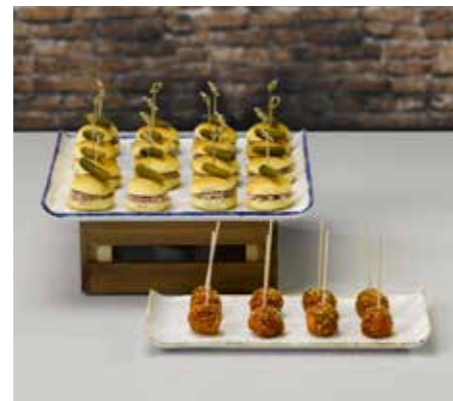

Sleek and Contemporary Displays

Sleek and contemporary displays with Studio Prints Homespun Charcoal Black and Granite melamine are the perfect contemporary solution for corporate catering or events catering. Hand decorated Stonecast and natural Buffetscape wood create the perfect rustic platform to showcase fresh food and quality ingredients.