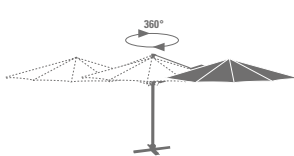

acamatic 3d Ampelschirm

Gestell aus Aluminium, pulverbeschichtet, 8 Aluminium-Rippen, mit Kurbel für bequemes Öffnen und Schließen, 360° drehbar, 90° auf beide Seiten kippbar, Bezug aus wasserabweisendem Polyester 250 g/m² Sonnenschutzfaktor (UPF): ausgezeichnet (50+) mit Luftabzug, inkl. Schirmständer für Gehwegplatten

acamatic 3d hanging parasol

Frame made from powder-coated aluminium, 8 aluminium ribs, with crank handle for easy opening and closing, 360° rotation, tiltable by 90° on both sides, cover water repellent polyester 250 g/m²

sun protection factor (UPF): excellent (50+) with airvent, incl. umbrella stand for paving slabs

GRÖSSE DIMENSIONS

quadratisch: 300 x 300 cm

GESTELL | BEZUG FRAME | COVER

- anthrazit | bordeaux
  anthracite | bordeaux
- anthrazit | taupe
  anthracite | taupe
- anthrazit | natur
  anthracite | off-white
- anthrazit | anthrazit
  anthracite | anthracite