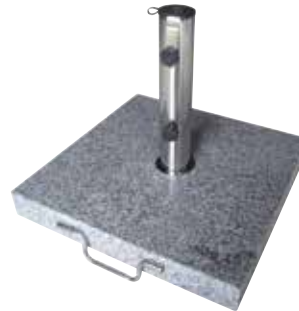

granito Schirmständer

Hochwertiges Granit, glänzend poliert, Standrohr aus Edelstahl rostfrei, mit zwei Feststellschrauben, mit Edelstahl Ziehgriff und zwei Laufrollen, für Sonnenschirm-Unterstöcke von Ø 38-48 mm

granito umbrella base

High-quality granite, glossy polished surface, standpipe made of stainless steel, with two locking screws, with stainless steel pull handle and two wheels, for umbrella tube of Ø 38-48 mm

GRÖSSE DIMENSIONS

45 x 45 x 6 cm | 40 kg

STANDROHR | PLATTE STANDPIPE | PLATE

silber | granit
silver | granite