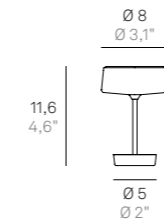

Parete-soffitto / Wall-ceiling

LD1012 LED