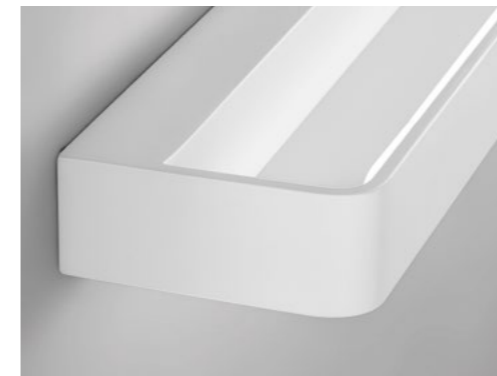

STRIPE

Lampade da parete in pressofusione di alluminio verniciato bianco opaco e diffusore in policarbonato opalino satinato. La collezione Stripe Magneto ha un particolare sistema di fissaggio del corpo lampada alla staffa di supporto, che semplifica e velocizza l'installazione. Il prodotto è adatto esclusivamente all'uso interno.

Wall lamps with a matt white painted die-cast aluminium frame, and a satin-finish opaline polycarbonate diffuser. The Stripe Magneto collection has a special system for fixing the lamp fixture to the support bracket, that simplifies and speeds up the installation. The product is suitable for indoor use only.

Parete / Wall

LD0070 LED

LD0071 LED

LD0072 LED

LED 3000K CRI≥90 220-240V IP20 CE

CODE	FINISHES	WATT	TOTAL W	LM LED	BEAM ANGLE
LD0070	B3	5 W	6,5 W	688 lm	98°
LD0071	B3	11,8 W	14 W	1574 lm	100°
LD0072	B3	15,7 W	19 W	2084 lm	98°

STRIPE MAGNETO Parete-soffitto / Wall-ceiling

LD0076 LED

LD0077 LED

LED 3000K CRI≥90 220-240V IP20 CE

CODE	FINISHES	WATT	TOTAL W	LM LED	BEAM ANGLE
LD0076	B3	25,4 W	28 W	3444 lm	100°
LD0077	B3	32 W	36 W	4454 lm	115°