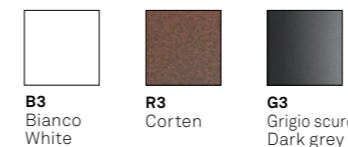

CUBETTO

Lampada da parete con struttura in pressofusione di alluminio verniciato nei colori bianco opaco, grigio scuro o corten e diffusore in policarbonato trasparente. L'elevato grado di protezione (IP54) rende il prodotto adatto all'uso esterno ed interno. Provvista di regolazione meccanica indipendente del fascio luminoso sia sopra che sotto; cover personalizzabile con colori a richiesta.

Wall lamp with a matt white, dark grey or corten painted die-cast aluminium frame and a transparent polycarbonate diffuser. The high IP rating (IP54) makes the lamp ideal for indoor and outdoor use. It has independent control of the beam of light above and below; the colour of the cover can be customised on request.

Parete / Wall

LD0052 **LED**