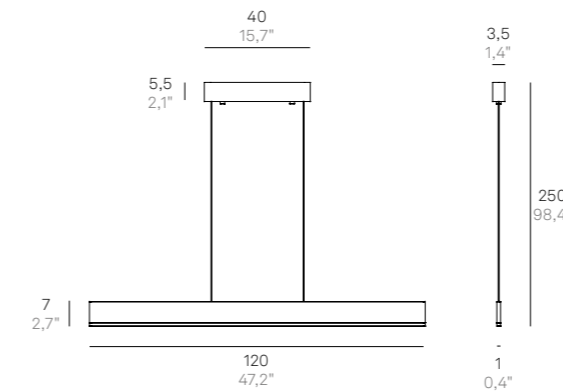

Sospensione / Suspension

LD0101 LED TRIAC

LD0102 LED TRIAC