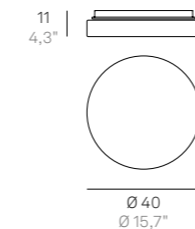

LL8731 E27
LD8731 LED
LD873113 LED TRIAC
LD873123 LED DALI
LD873133 LED WI-FI
LD8742 LED EMERGENCY