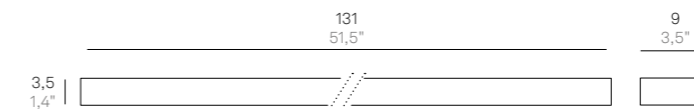

STRIPE

Lampade da parete in pressofusione di alluminio verniciato bianco opaco e diffusore in policarbonato opalino satinato. La collezione Stripe Magneto ha un particolare sistema di fissaggio del corpo lampada alla staffa di supporto, che semplifica e velocizza l'installazione. Il prodotto è adatto esclusivamente all'uso interno.

Wall lamps with a matt white painted die-cast aluminium frame, and a satin-finish opaline polycarbonate diffuser. The Stripe Magneto collection has a special system for fixing the lamp fixture to the support bracket, that simplifies and speeds up the installation. The product is suitable for indoor use only.

Parete / Wall

LD0070 LED

LD0071 LED

LD0072 LED

LED 3000K CRI≥90 220-240V IP20 CE

CODE	FINISHES	WATT	TOTAL W	LM LED	BEAM ANGLE
LD0070	B3	5 W	6,5 W	688 lm	98°
LD0071	B3	11,8 W	14 W	1574 lm	100°
LD0072	B3	15,7 W	19 W	2084 lm	98°

STRIPE MAGNETO Parete-soffitto / Wall-ceiling

LD0076 LED

LD0077 LED

LED 3000K CRI≥90 220-240V IP20 CE

CODE	FINISHES	WATT	TOTAL W	LM LED	BEAM ANGLE
LD0076	B3	25,4 W	28 W	3444 lm	100°
LD0077	B3	32 W	36 W	4454 lm	115°