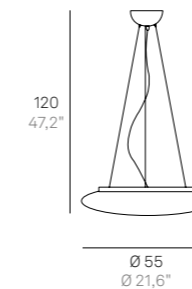

LD114403
LD114433
LD114443
LD114453

LED 3000K CRI≥90 220-240V IP20 | LED 2700K - 4000K su richiesta / on request

CODE	FINISHES	WATT	TOTAL W	LM LED	BEAM ANGLE	LIGHT SOURCE	DIMMER
LD114403	B	24 W	29 W	3000 lm	116°	LED	
LD114433	B	24 W	29 W	3000 lm	116°	LED	TRIAC
LD114443	B	24 W	29 W	3000 lm	116°	LED	DALI
LD114453	B	24 W	29 W	3000 lm	116°	LED	WI-FI