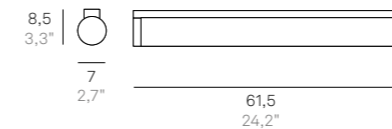

STAND

Lampada da parete-soffitto con diffusore in vetro triplex opale satinato soffiato a bocca, e struttura in metallo verniciato bianco opaco. Il prodotto è adatto esclusivamente all'uso interno.

Wall-ceiling lamp with diffuser in mouth-blown, satin-finish opal triplex glass; matt white painted metal frame. The product is suitable for indoor use only.

Parete-soffitto / Wall-ceiling

LED 2700K - 4000K su richiesta / on request

LL3001
LD300103

E27 220-240V IP20 CE

CODE	WATT MAX	LIGHT SOURCE
LL3001	2 x 28 HSGS	2 x E27

LED 3000K CRI>80 220-240V IP20 | LED 2700K - 4000K su richiesta / on request CE

CODE	WATT	TOTAL W	LM LED	BEAM ANGLE	LIGHT SOURCE
LD300103	17,4 W	19,4 W	2926 lm	130°	LED

OMEGA

Lampada da parete-soffitto in vetro triplex opale satinato soffiato a bocca, e struttura in metallo cromato. Il prodotto è adatto esclusivamente all'uso interno. Omega ha un grado di protezione IP44, idonea anche per bagni e sopra specchi.

Wall-ceiling lamps with diffuser in mouth-blown, satin-finish opal triplex glass; chromed metal frame. The product is suitable for indoor use only. The IP44 rating makes it ideal for bathrooms and installation above mirrors.

Parete-soffitto / Wall-ceiling

LD9566

LED 3000K CRI>80 220-240V IP20 CE

CODE	FINISHES	WATT	TOTAL W	LM LED	BEAM ANGLE	LIGHT SOURCE
LD9566	C3	17 W	20 W	1721 lm	120°	LED