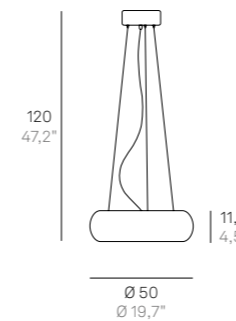

- LL121203 E27
- LD121203 LED
- LD121213 LED TRIAC
- LD121223 LED DALI
- LD121233 LED Wi-Fi
- LD124203 LED EMERGENCY