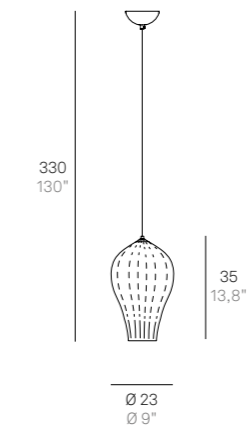

Rosone incluso
Canopy included