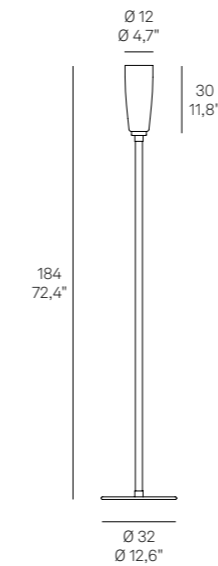

Terra / Floor

LPR04

E27 220-240V IP20

CODE	FINISHES	WATT MAX	SOCKET
LPR04	01-06-07 09-11-13	150 HS	E27