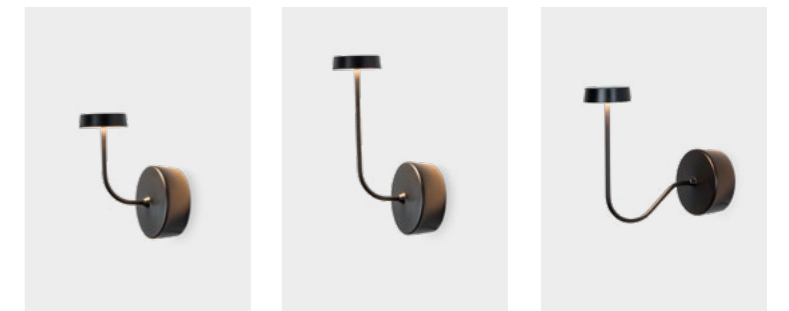

A handcrafted, blown borosilicate glass lampshade, in clear glass with relief decorations in white, black, amber or blue, which are attached to the top of the lamp with a magnet.

Dati tecnici Technical data

Ø 13 cm
Ø 5,1"

Ø 13 cm
Ø 5,1"

CE

CODE	FINISHES
LD01020	01-02-03-04
	11-12-13-14

Accessorio per Accessory for

LD1023B3
LD1024B3
LD1025B3

LD1023R3
LD1024R3
LD1025R3

LD1023N3
LD1024N3
LD1025N3

SEE YOU

DESIGN_ Federico de Majo

SEE YOU LD0990B3

LD0990R3

LD0990N3

- 
B3
 Bianco
 White
- 
R3
 Corten
- 
G3
 Grigio scuro
 Dark grey

Lampada da parete con sorgente luminosa a led configurabile mediante switch interno nelle seguenti modalità: luce solo sopra / luce solo sotto / luce sopra e sotto. Provvista di telecamera a raggi infrarossi, ottima per la visione notturna. Risoluzione 1080P (1920 x 1080). Previsto slot interno per poter inserire una micro SD e registrare quanto ripreso dalla telecamera (SD non inclusa). Il prodotto è interfacciabile con Tuya Smart, ma compatibile anche con Alexa - Google Home.

Wall mounted camera with LED light source providing direct and indirect light, or both (set by internal switch). It is equipped with infrared camera, excellent for nighttime viewing. 1080P resolution (1920 x 1080). The lamp is also provided with a slot for a micro SD card (not included) to record video. The device is controlled via Tuya Smart app available for mobile devices (iOS and Android) and is compatible with Alexa and Google Home.