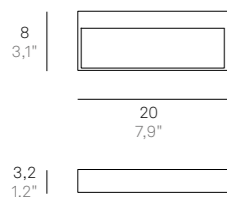

LD0232 **LED**

LED 3000K CRI>80 220-240V IP54 **CE**

CODE	FINISHES	WATT	TOTAL W	LM LED	BEAM ANGLE
LD0230	B3 - G3	4W	4,5 W	392 lm	50°

LED 3000K CRI>80 220-240V IP54 **CE**

CODE	FINISHES	WATT	TOTAL W	LM LED	BEAM ANGLE
LD0231	B3 - G3	4W	4,5 W	392 lm	50°

LED 3000K CRI>80 220-240V IP54 **CE**

CODE	FINISHES	WATT	TOTAL W	LM LED	BEAM ANGLE
LD0232	B3 - G3	8W	8,5 W	729 lm	70°