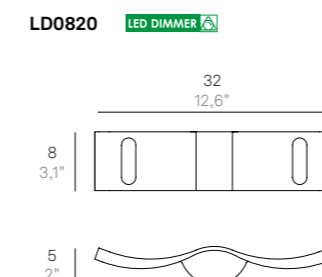

Parete / Wall

LED DIMMER 3000K CRI>90 220-240V IP54							CE
CODE	FINISHES	WATT	TOT. WATT	LM LED	BEAM ANGLE	DIMMER	
LD0820	B3 - R3	9 + 4,5 W	11 + 6 W	932 + 466 lm	100°	TRIAC