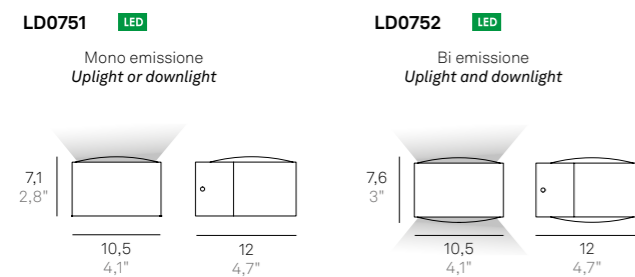

Parete / Wall

LED 3000K CRI>80 220-240V IP65						CE
CODE	FINISHES	WATT	TOT. WATT	LM LED	BEAM ANGLE	
LD0751	B3 - G3	5,7 W	6 W	545 lm	100°	
LD0752	B3 - G3	2 x 5 W	2 x 6 W	2 x 507 lm	100°	

Soffitto / Ceiling

LED 3000K CRI>80 220-240V IP65						CE
CODE	FINISHES	WATT	TOT. WATT	LM LED	BEAM ANGLE	
LD0750	B3 - G3	5,7 W	6,5 W	545 lm	45°