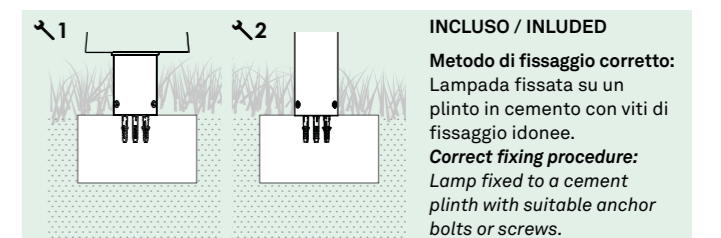

Modalità di installazioni differenti da quelle illustrate sono da ritenersi non idonee. *Installation procedures other than those illustrated are considered unsuitable.*