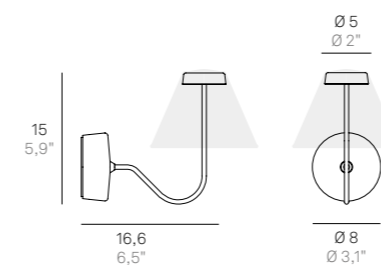

Parete / Wall

LD1014 **LED**

LD1024 **LED**

Parete / Wall

LD1015 **LED**

LD1025 **LED**

LED 2700K CRI≥90 220-240V IP20 **CE**

CODE	FINISHES	WATT	TOTAL W	LM LED	BEAM ANGLE
LD1014	B3 - N3 - R3	3 W	4 W	390 lm	118°

LED 2700K CRI≥90 220-240V IP20 **CE**

CODE	FINISHES	WATT	TOTAL W	LM LED	BEAM ANGLE
LD1024	B3 - N3 - R3	3 W	4 W	390 lm	118°

Il modello **LD1024** è da personalizzare con (pg. 16-18):
To be customized with (pg. 16-18):

LD1015 **LED**

LED 2700K CRI≥90 220-240V IP20 **CE**

CODE	FINISHES	WATT	TOTAL W	LM LED	BEAM ANGLE
LD1015	B3 - N3 - R3	3 W	4 W	390 lm	118°

LD1025 **LED**

LED 2700K CRI≥90 220-240V IP20 **CE**

CODE	FINISHES	WATT	TOTAL W	LM LED	BEAM ANGLE
LD1025	B3 - N3 - R3	3 W	4 W	390 lm	118°

Il modello **LD1025** è da personalizzare con (pg. 16-18):
To be customized with (pg. 16-18):