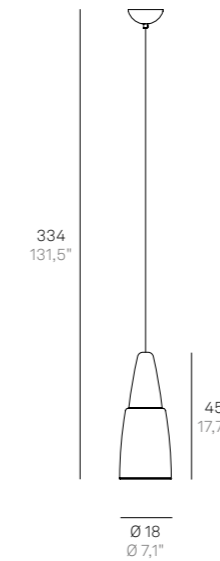

Rosone incluso
Canopy included

E27 220-240V IP20 CE

CODE	FINISHES	WATT MAX	SOCKET
LML01	42 - 70 - 73	70 HS	E27
LML11	42 - 70 - 73	70 HS	E27
LML21	42 - 70 - 73	70 HS	E27

Lampadina non inclusa, si consiglia l'uso di una lampadina PAR30 LED (vedere esempio a pag 96).
Bulb not included, we recommend using a PAR30 LED bulb (example at page 96).

E27 220-240V IP20 CE

CODE	FINISHES	WATT MAX	SOCKET
LML31	42 - 70 - 73	70 HS	E27

Lampadina non inclusa, si consiglia l'uso di una lampadina PAR30 LED (vedere esempio a pag 126).
Bulb not included, we recommend using a PAR30 LED bulb (example at page 126).