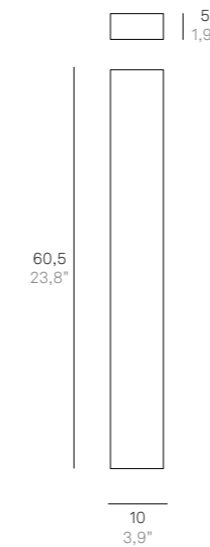

Paletto / Bollard

LD0154 LED Mono emissione / Uplight or downlight

LD0155 LED Bi emissione / Uplight and downlight

LED 3000K CRI>80 220-240V IP54

CODE	FINISHES	WATT	TOT. WATT	LM LED	BEAM ANGLE
LD0154	G3	8 W	8 W	986 lm	98°
LD0155	G3	2 x 6 W	2 x 7 W	2 x 858 lm	112°