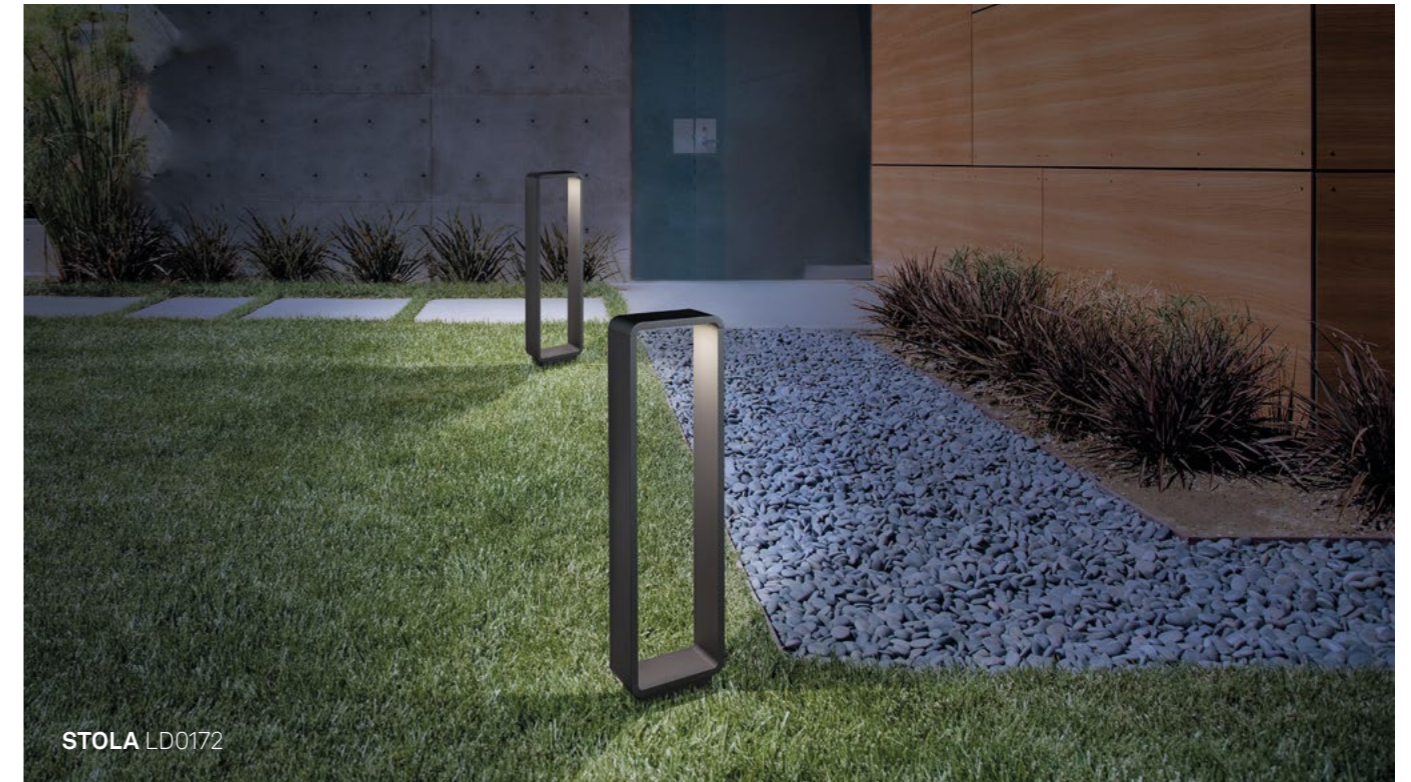

STOLA

STOLA LD0172

Paletto con struttura in pressofusione di alluminio verniciato grigio scuro o corten, e diffusore in policarbonato. L'elevato grado di protezione (IP54 e IP65) rende il prodotto adatto all'uso esterno ed interno.

Bollard with a dark grey or corten painted die-cast aluminium frame and a polycarbonate diffuser. The high IP rating (IP54 and IP65) makes the lamps ideal for indoor and outdoor use.

Paletto / Bollard

LD0172 LED

LED 3000K CRI>80 220-240V IP65

CODE	FINISHES	WATT	TOTAL W	LM LED	BEAM ANGLE
LD0172	G3 - R3	9,5 W	11 W	1077 lm	52°

INCLUSO / INCLUDED

Metodo di fissaggio corretto:
Lampada fissata su un plinto in cemento con viti di fissaggio idonee.

Correct fixing procedure:
Lamp fixed to a cement plinth with suitable anchor bolts or screws.

Modalità di installazioni differenti da quelle illustrate sono da ritenersi non idonee.
Installation procedures other than those illustrated are considered unsuitable.