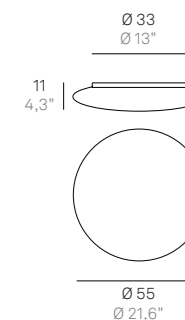

Versione con dispositivo di emergenza integrato, con autonomia di 3 ore.
Version with integrated emergency device, with autonomy of 3 hours.

LD110403 LD110473
LD110453 LD110443
LD110463

LED 3000K CRI≥90 220-240V IP20 | LED 2700K - 4000K su richiesta / on request

CODE	FINISHES	WATT	TOTAL W	LM LED	BEAM ANGLE	LIGHT SOURCE	DIMMER
LD110403	B	24 W	29 W	3000 lm	116°	LED	
LD110453	B	24 W	29 W	3000 lm	116°	LED	TRIAC
LD110463	B	24 W	29 W	3000 lm	116°	LED	DALI
LD110473	B	24 W	29 W	3000 lm	116°	LED	WI-FI
LD110443	B	24 W	5 - 29 W	3000 lm	116°	LED emergency