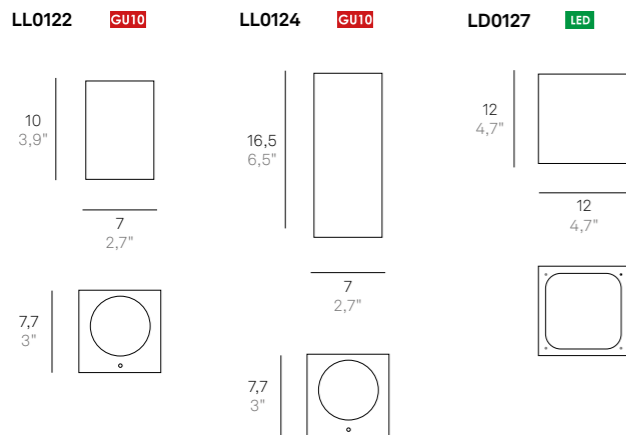

Parete / Wall

GU10 220-240V IP54

CODE	FINISHES	WATT MAX
LL0122	B3 - G3 - R3	15 W
LL0124	B3 - G3 - R3	2 x 15 W

Lampadina non inclusa / Bulb not included

LED 3000K CRI>80 220-240V IP54

CODE	FINISHES	WATT	TOTAL W	LM LED	BEAM ANGLE
LD0127	B3 - G3	2x9,5W	2x10W	2 x 937lm	66°