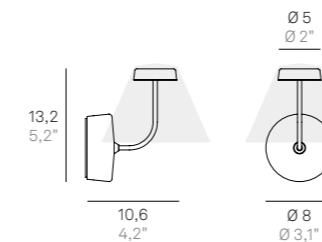

LED 2700K CRI≥90 220-240V IP20 CE

CODE	FINISHES	WATT	TOTAL W	LM LED	BEAM ANGLE
LD1013	B3 - N3 - R3	3 W	4 W	390 lm	118°

LD1023 LED