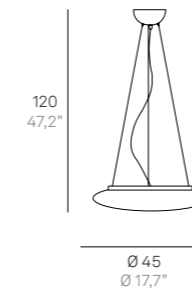

Sospensione / Suspension

LED 2700K - 4000K su richiesta / on request

LD113303
LD113333
LD113343
LD113353

LED 3000K CRI≥90 220-240V IP20 | LED 2700K - 4000K su richiesta / on request

CODE	FINISHES	WATT	TOTAL W	LM LED	BEAM ANGLE	LIGHT SOURCE	DIMMER
LD113303	B	24 W	29 W	3000 lm	116°	LED	
LD113333	B	24 W	29 W	3000 lm	116°	LED	TRIAC
LD113343	B	24 W	29 W	3000 lm	116°	LED	DALI
LD113353	B	24 W	29 W	3000 lm	116°	LED	WI-FI