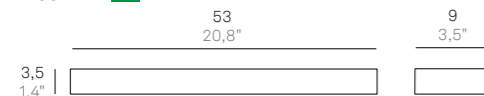

Parete / Wall

LD0070 LED

LD0071 LED

LD0072 LED

LED 3000K CRI≥90 220-240V IP20 CE

CODE	FINISHES	WATT	TOTAL W	LM LED	BEAM ANGLE
LD0070	B3	5 W	6,5 W	688 lm	98°
LD0071	B3	11,8 W	14 W	1574 lm	100°
LD0072	B3	15,7 W	19 W	2084 lm	98°