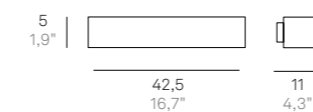

LED DIMMER 3000K CRI≥90 220-240V IP20

CODE	FINISHES	WATT	TOTAL W	LM LED	BEAM ANGLE	DIMMER
LD0061	B3	10 W	12,5 W	1290 lm	100°	TRIAC
LD0062	B3	12,8 W	15,5 W	1680 lm	110°	TRIAC

LD0062