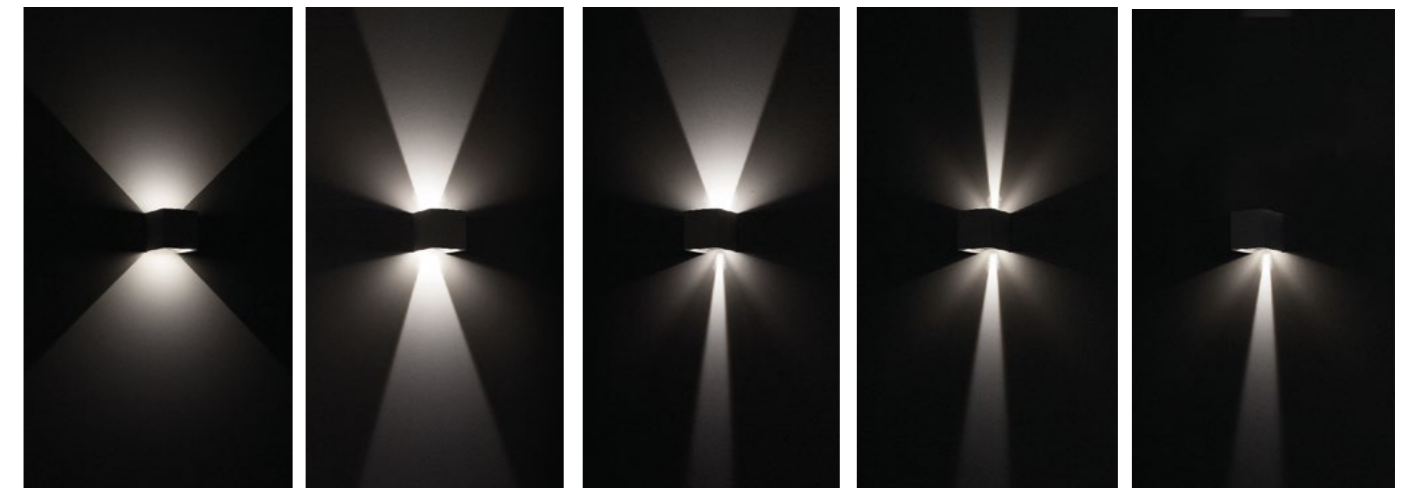

CUBETTO

Lampada da parete con struttura in pressofusione di alluminio verniciato nei colori bianco opaco, grigio scuro o corten e diffusore in policarbonato trasparente. L'elevato grado di protezione (IP54) rende il prodotto adatto all'uso esterno ed interno. Provvista di regolazione meccanica indipendente del fascio luminoso sia sopra che sotto; cover personalizzabile con colori a richiesta.

Wall lamp with a matt white, dark grey or corten painted die-cast aluminium frame and a transparent polycarbonate diffuser. The high IP rating (IP54) makes the lamp ideal for indoor and outdoor use. It has independent control of the beam of light above and below; the colour of the cover can be customised on request.

Parete / Wall

LD0052 **LED**

LED 3000K CRI>90 220-240V IP54 **CE**

CODE	FINISHES	WATT	TOTAL W	LM LED	BEAM ANGLE
LD0052	B3 - G3 - R3	5,2 W	6,5 W	638 lm	58°

Modelli della collezione Cubetto per uso interno a pag. 52
For Cubetto indoor, see page 52