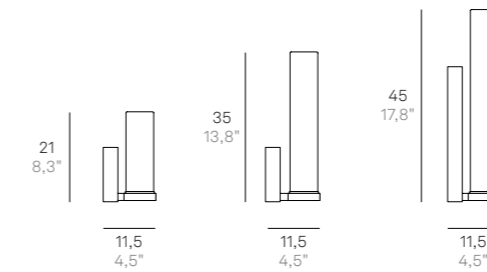

Parete / Wall STICK 65

LD9511 **LED** LD9515 **LED** LD9517 **LED**