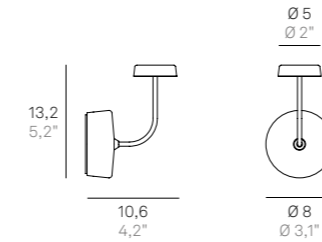

Parete / Wall

LD1013 LED