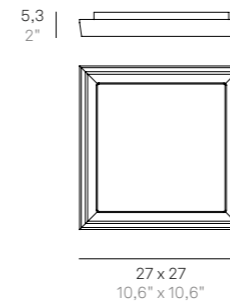

ALU

B3
Bianco
White

G3
Grigio scuro
Dark grey

Lampade da parete-soffitto con struttura in pressofusione di alluminio verniciato nei colori bianco opaco o grigio scuro, diffusore in policarbonato opalino satinato. L'elevato grado di protezione (IP54) rende il prodotto adatto all'uso esterno ed interno.

Wall-ceiling lamps with a matt white or dark grey painted die-cast aluminium frame and a satin-finish opaline polycarbonate diffuser. The high IP rating (IP54) makes the lamps ideal for indoor and outdoor use.

Parete-soffitto / Wall-ceiling

LD0135 **LED**

LD0136 **LED**

LD0137 **LED**

LED 3000K CRI>80 220-240V IP54

CODE	FINISHES	WATT	TOT. WATT	LM LED	BEAM ANGLE
LD0135	B3 - G3	9 W	10 W	1249 lm	110°
LD0136	B3 - G3	24 W	25 W	3310 lm	110°
LD0137	B3 - G3	28 W	30 W	3662 lm	110°

Parete-soffitto / Wall-ceiling

LD0130 **LED**

LD0131 **LED**

LD0132 **LED**

LED 3000K CRI>80 220-240V IP54

CODE	FINISHES	WATT	TOT. WATT	LM LED	BEAM ANGLE
LD0130	B3 - G3	9 W	10 W	1019 lm	120°
LD0131	B3 - G3	24 W	25 W	2935 lm	110°
LD0132	B3 - G3	28 W	30 W	3460 lm	110°