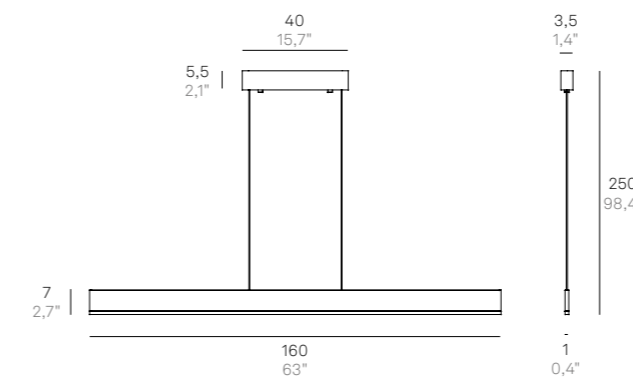

LED DIMMER 3000K CRI≥90 220-240V IP20

CODE	FINISHES	WATT	TOTAL W	LM LED	BEAM ANGLE	DIMMER
LD0101	B3	32,4 W	40 W	3551 lm	95°	TRIAC
LD0102	B3	43,2 W	56 W	4134 lm	95°	TRIAC

Modelli della collezione Riga per uso esterno a pagina 40
For Riga outdoor use, see page 40

Parete-soffitto / Wall-ceiling

LD0108 LED TRIAC

LD0109 LED TRIAC

LED DIMMER 3000K CRI≥90 220-240V IP54

CODE	FINISHES	WATT	TOTAL W	LM LED	BEAM ANGLE	DIMMER
LD0108	B3 - G3	2 x 7,3 W	2 x 9,5 W	2 x 734 lm	120°	TRIAC
LD0109	B3 - G3	2 x 13 W	2 x 13,5 W	2 x 1090 lm	120°	TRIAC

Modelli della collezione Riga per uso esterno a pagina 40
For Riga outdoor use, see page 40