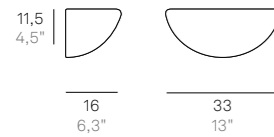

E14 220-240V IP20

CODE	WATT MAX	SOCKET
LL5001	2 x 42 HS	E14

LED 3000K CRI>80 220-240V IP20

CODE	WATT	TOTALW	LM LED	BEAM ANGLE
LD5000	8,7 W	9,7 W	1463 lm	130°