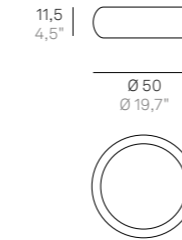

E27 220-240V IP20 CE

CODE	FINISHES	WATT MAX	SOCKET
LL121303	B	3 x 42 HS	E27

LED 3000K CRI≥90 220-240V IP20 | LED 2700K - 4000K su richiesta / on request CE

CODE	FINISHES	WATT	TOTAL W	LM LED	BEAM ANGLE	LIGHT SOURCE	DIMMER
LD121303	B	24 W	29 W	3000 lm	116°	LED	
LD121313	B	24 W	29 W	3000 lm	116°	LED	TRIAC
LD121323	B	24 W	29 W	3000 lm	116°	LED	DALI
LD121333	B	24 W	29 W	3000 lm	116°	LED	WI-FI
LD124303	B	24 W	5 - 29 W	3000 lm	116°	LED emergency	

Versione con dispositivo di emergenza integrato, con autonomia di 3 ore.
Version with integrated emergency device, with autonomy of 3 hours.

- LL120203
- LD120203
- LD120213
- LD120223
- LD120233
- LD127203