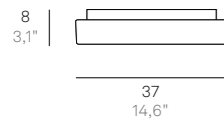

STAND

Lampada da parete-soffitto con diffusore in vetro triplex opale satinato soffiato a bocca, e struttura in metallo verniciato bianco opaco. Il prodotto è adatto esclusivamente all'uso interno.

Wall-ceiling lamp with diffuser in mouth-blown, satin-finish opal triplex glass; matt white painted metal frame. The product is suitable for indoor use only.

Parete-soffitto / Wall-ceiling

LED 2700K - 4000K su richiesta / on request

LL3001
LD300103

E27 220-240V IP20 CE

CODE	WATT MAX	LIGHT SOURCE
LL3001	2 x 28 HSGS	2 x E27

LED 3000K CRI>80 220-240V IP20 | LED 2700K - 4000K su richiesta / on request CE

CODE	WATT	TOTAL W	LM LED	BEAM ANGLE	LIGHT SOURCE
LD300103	17,4 W	19,4 W	2926 lm	130°	LED

OMEGA

Lampada da parete-soffitto in vetro triplex opale satinato soffiato a bocca, e struttura in metallo cromato. Il prodotto è adatto esclusivamente all'uso interno. Omega ha un grado di protezione IP44, idonea anche per bagni e sopra specchi.

Wall-ceiling lamps with diffuser in mouth-blown, satin-finish opal triplex glass; chromed metal frame. The product is suitable for indoor use only. The IP44 rating makes it ideal for bathrooms and installation above mirrors.

Parete-soffitto / Wall-ceiling

LD9566

LED 3000K CRI>80 220-240V IP20 CE

CODE	FINISHES	WATT	TOTAL W	LM LED	BEAM ANGLE	LIGHT SOURCE
LD9566	C3	17 W	20 W	1721 lm	120°	LED