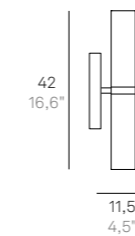

Parete-soffitto / Wall-ceiling STICK 65

LD9521 **LED**