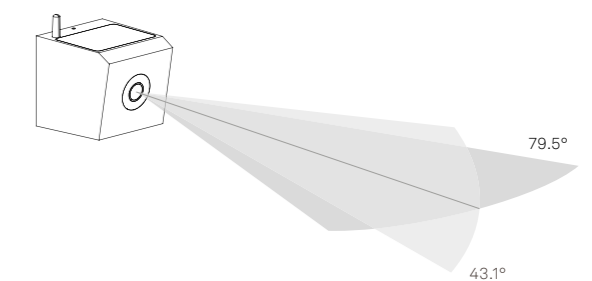

Wall mounted camera with LED light source providing direct and indirect light, or both (set by internal switch). It is equipped with infrared camera, excellent for nighttime viewing. 1080P resolution (1920 x 1080). The lamp is also provided with a slot for a micro SD card (not included) to record video. The device is controlled via Tuya Smart app available for mobile devices (iOS and Android) and is compatible with Alexa and Google Home.

Angolo orizzontale / Horizontal angle: 79,5°
 Angolo verticale / Vertical angle: 43,1°
 Angolo diagonale / Diagonal corner: 93,6°

ARCHITETTURALE ARCHITETTURALE

Outdoor

 <u>Solar lamps</u>	
Home Solar	28
Solar	24
Alu	36
Bianca	43
Bottom	44
Ciottolo	32
Cubetto	45
Gabbiano	35
Home	30
Lens	34
Riga	40
Slat	38
Sole	42
Stola	41