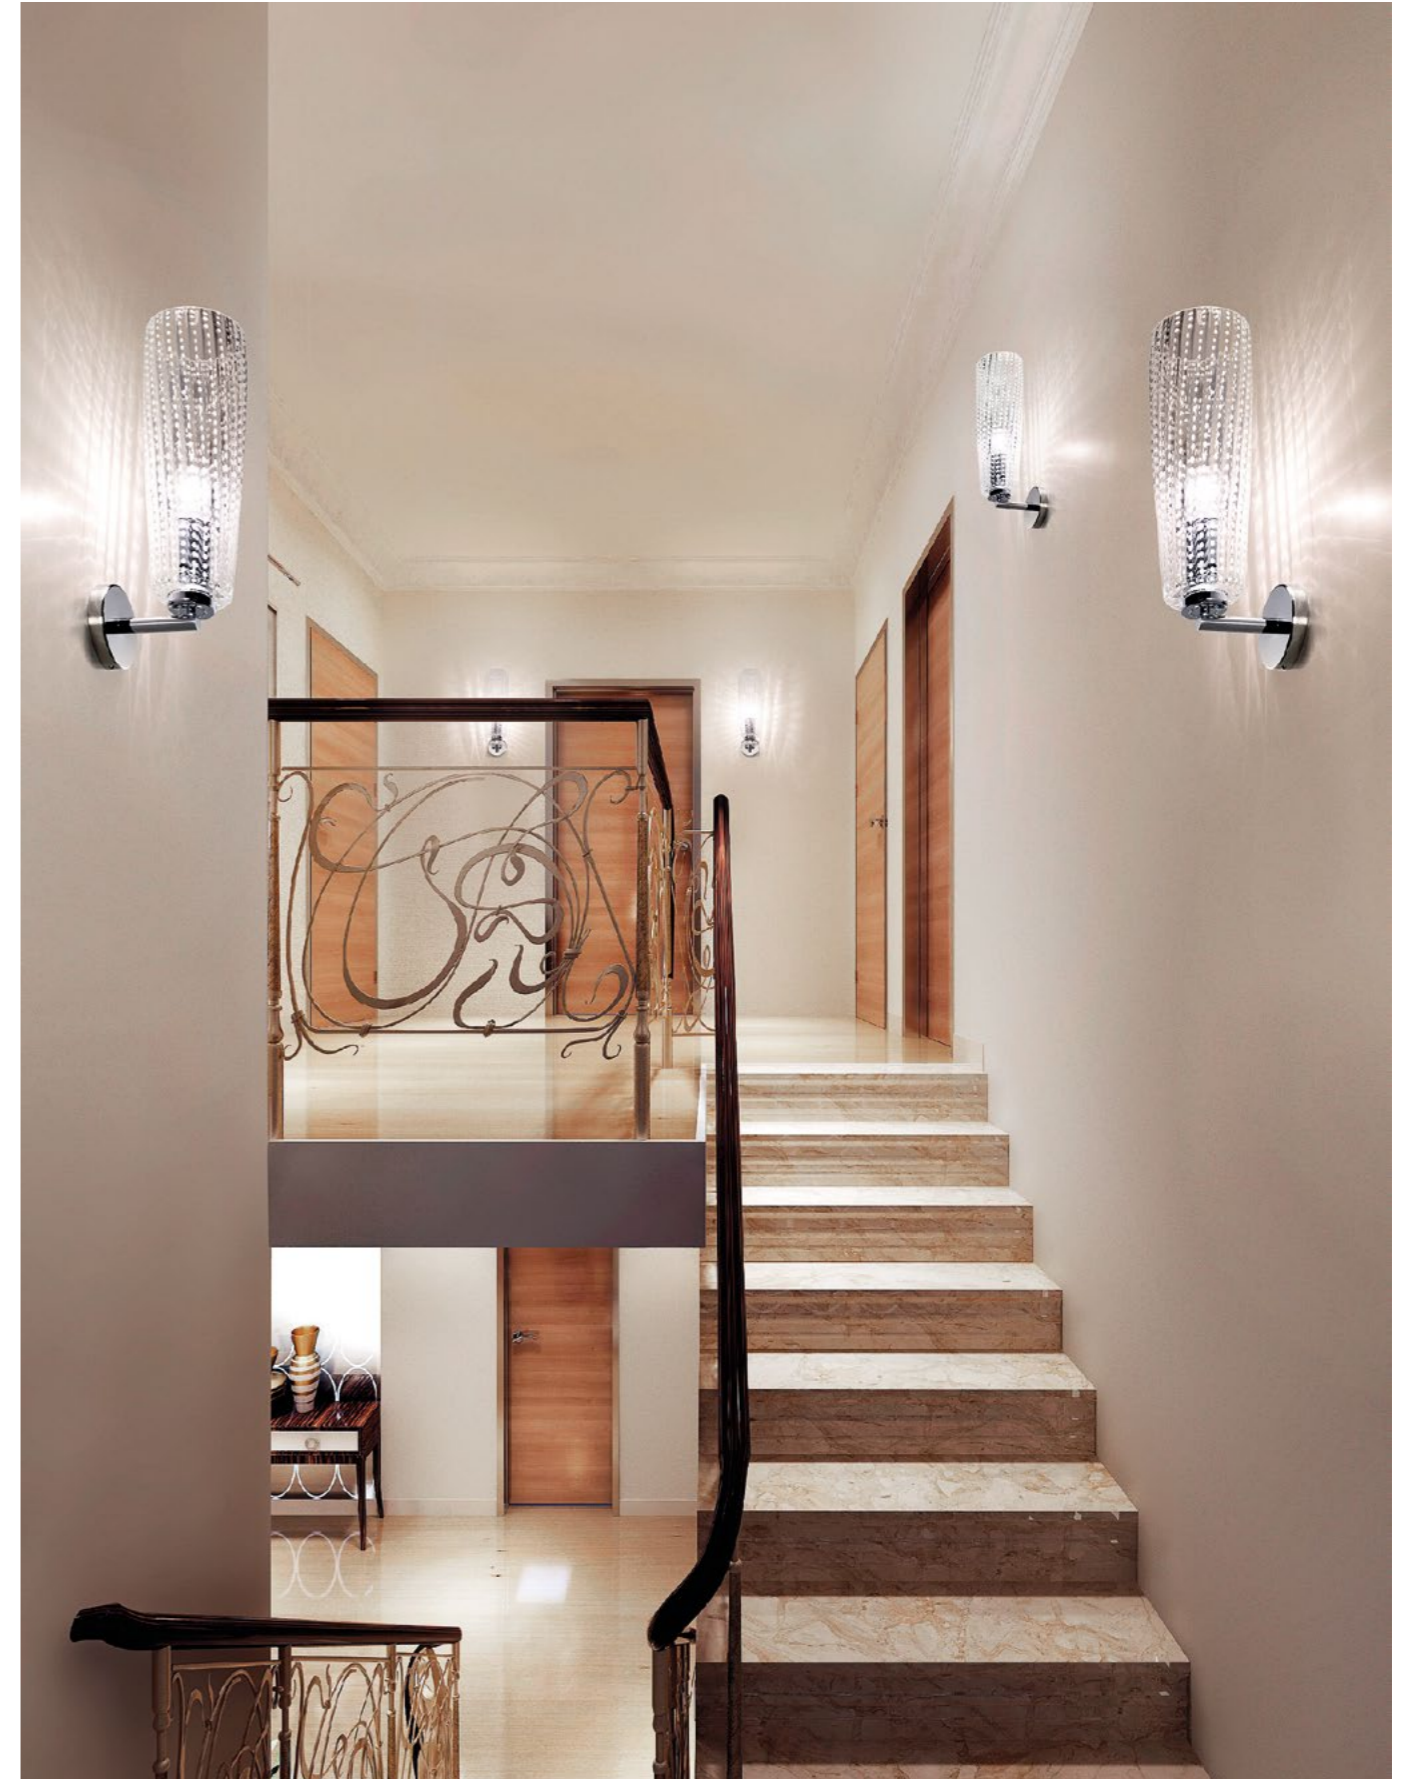

PERLE

DESIGN_Federico de Majo