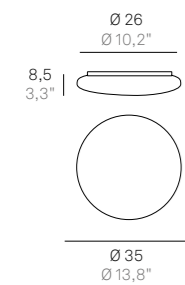

Parete-soffitto / Wall-ceiling

LED 2700K - 4000K su richiesta / on request

LD110203 LD110235
LD110234 LD110236

LED 3000K CRI≥90 220-240V IP20 | LED 2700K - 4000K su richiesta / on request

CODE	FINISHES	WATT	TOTAL W	LM LED	BEAM ANGLE	LIGHT SOURCE	DIMMER
LD110203	B	17 W	18,5 W	2100 lm	122°	LED	
LD110234	B	17 W	18,5 W	2100 lm	122°	LED	TRIAC
LD110235	B	17 W	18,5 W	2100 lm	122°	LED	DALI
LD110236	B	17 W	18,5 W	2100 lm	122°	LED	WI-FI

LD110303 LD110373
LD110353 LD110343
LD110363

LED 3000K CRI≥90 220-240V IP20 | LED 2700K - 4000K su richiesta / on request

CODE	FINISHES	WATT	TOTAL W	LM LED	BEAM ANGLE	LIGHT SOURCE	DIMMER
LD110303	B	24 W	29 W	3000 lm	116°	LED	
LD110353	B	24 W	29 W	3000 lm	116°	LED	TRIAC
LD110363	B	24 W	29 W	3000 lm	116°	LED	DALI
LD110373	B	24 W	29 W	3000 lm	116°	LED	WI-FI
LD110343	B	24 W	5 - 29 W	3000 lm	116°	LED emergency