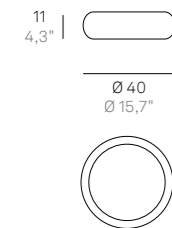

E27 220-240V IP44 CE

CODE	FINISHES	WATT MAX	SOCKET
LL120203	B	2 x 42 HS	E27

LED 3000K CRI≥90 220-240V IP44 | LED 2700K - 4000K su richiesta / on request CE

CODE	FINISHES	WATT	TOTAL W	LM LED	BEAM ANGLE	LIGHT SOURCE	DIMMER
LD120203	B	17 W	18,5 W	2100 lm	122°	LED	
LD120213	B	17 W	18,5 W	2100 lm	122°	LED	TRIAC
LD120223	B	17 W	18,5 W	2100 lm	122°	LED	DALI
LD120233	B	17 W	18,5 W	2100 lm	122°	LED	WI-FI
LD127203	B	17 W	5 - 18,5 W	2100 lm	122°	LED emergency	

Versione con dispositivo di emergenza integrato, con autonomia di 3 ore.
Version with integrated emergency device, with autonomy of 3 hours.

Parete-soffitto / Wall-ceiling

LED 2700K - 4000K su richiesta / on request

- LL120103
- LD120103
- LD120113
- LD120123
- LD120133