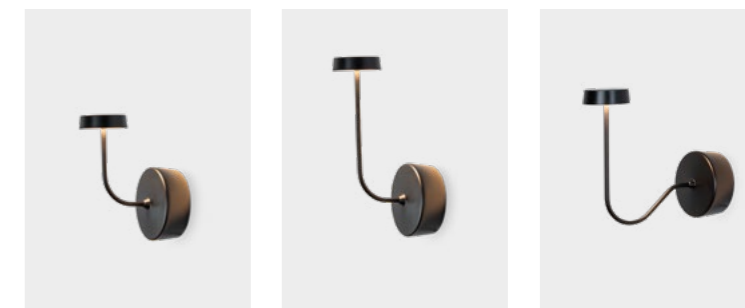

SWAP^{230V}

MARILYN LD0102000

MARILYN

00
Bianco
White

Paralume morbido in tessuto elastico ignifugo, lavabile e ingualcibile, con orlo sopraffilato. È dotato di un dischetto in policarbonato che si fissa alla testa della lampada tramite un magnete.

A soft lampshade made of fire-retardant elastic fabric, which is washable and crease-resistant, with zig-zag edging. It is equipped with a polycarbonate disk that is fixed to the head of the lamp with a magnet.

Dati tecnici
Technical data

Ø 33 cm
Ø 13"

CE

CODE	FINISHES
LD01020	00

Accessorio per
Accessory for

LD1023B3
LD1024B3
LD1025B3

LD1023R3
LD1024R3
LD1025R3

LD1023N3
LD1024N3
LD1025N3

A handcrafted, blown borosilicate glass lampshade, in clear glass with relief decorations in white, black, amber or blue, which are attached to the top of the lamp with a magnet.

Dati tecnici Technical data