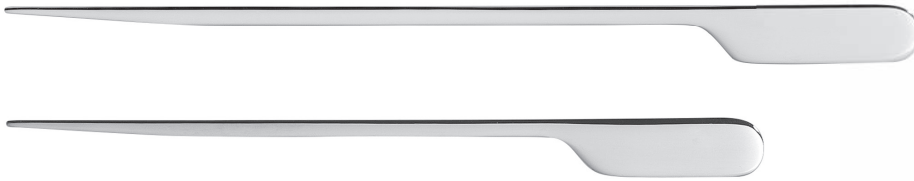

L 20,5 cm # 44-10-052

MENUE KNIFE

L 24 cm # 44-10-051

1 SAUCE DISH Ø 9,5 cm, 100 ml, porcelain # 0299-WH

Also available in other sizes.

COCKTAIL PICK

H 10 cm, stainless steel # 01786

H 13,5 cm, stainless steel # 01785