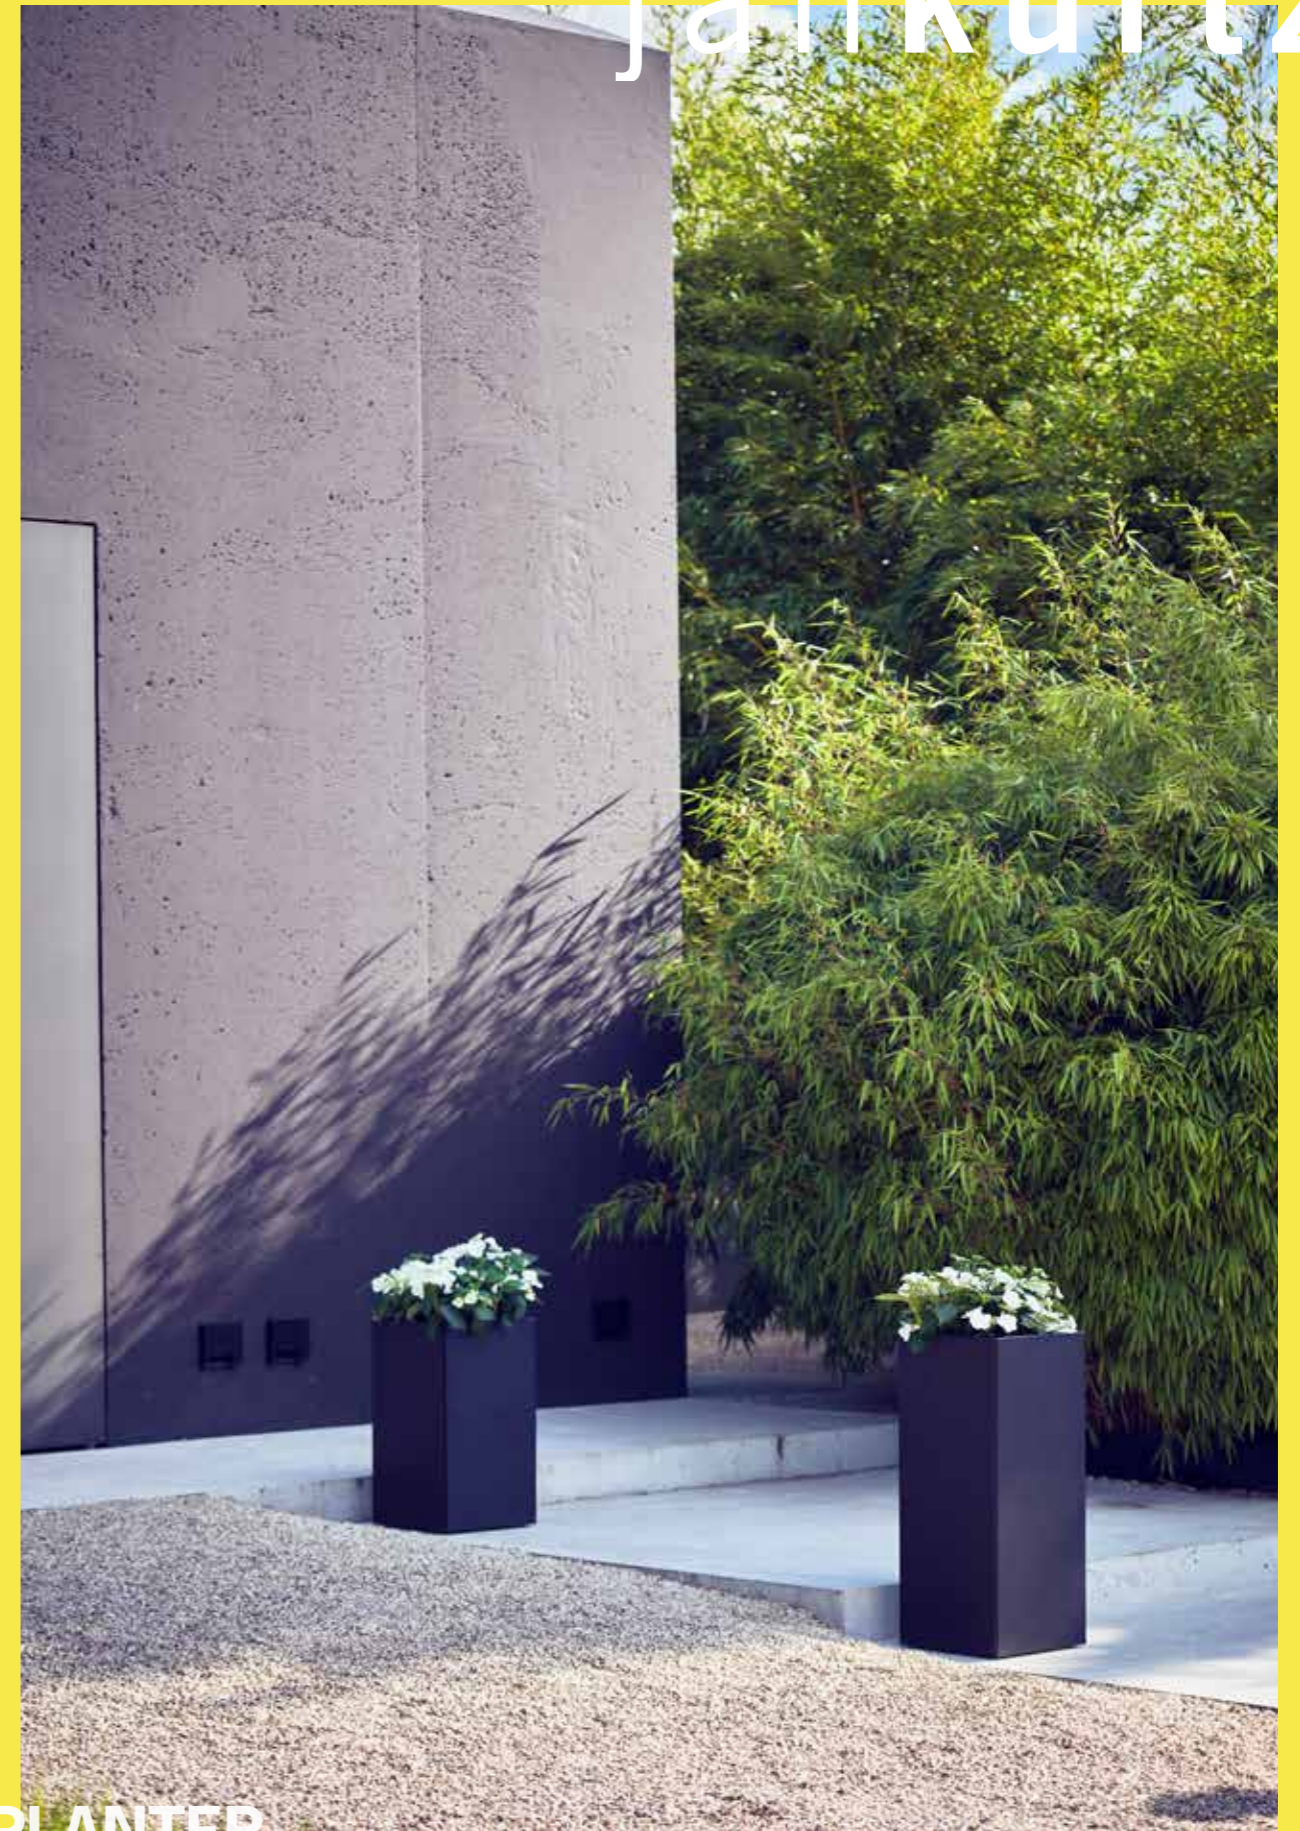

PLANTER design: jankurtz