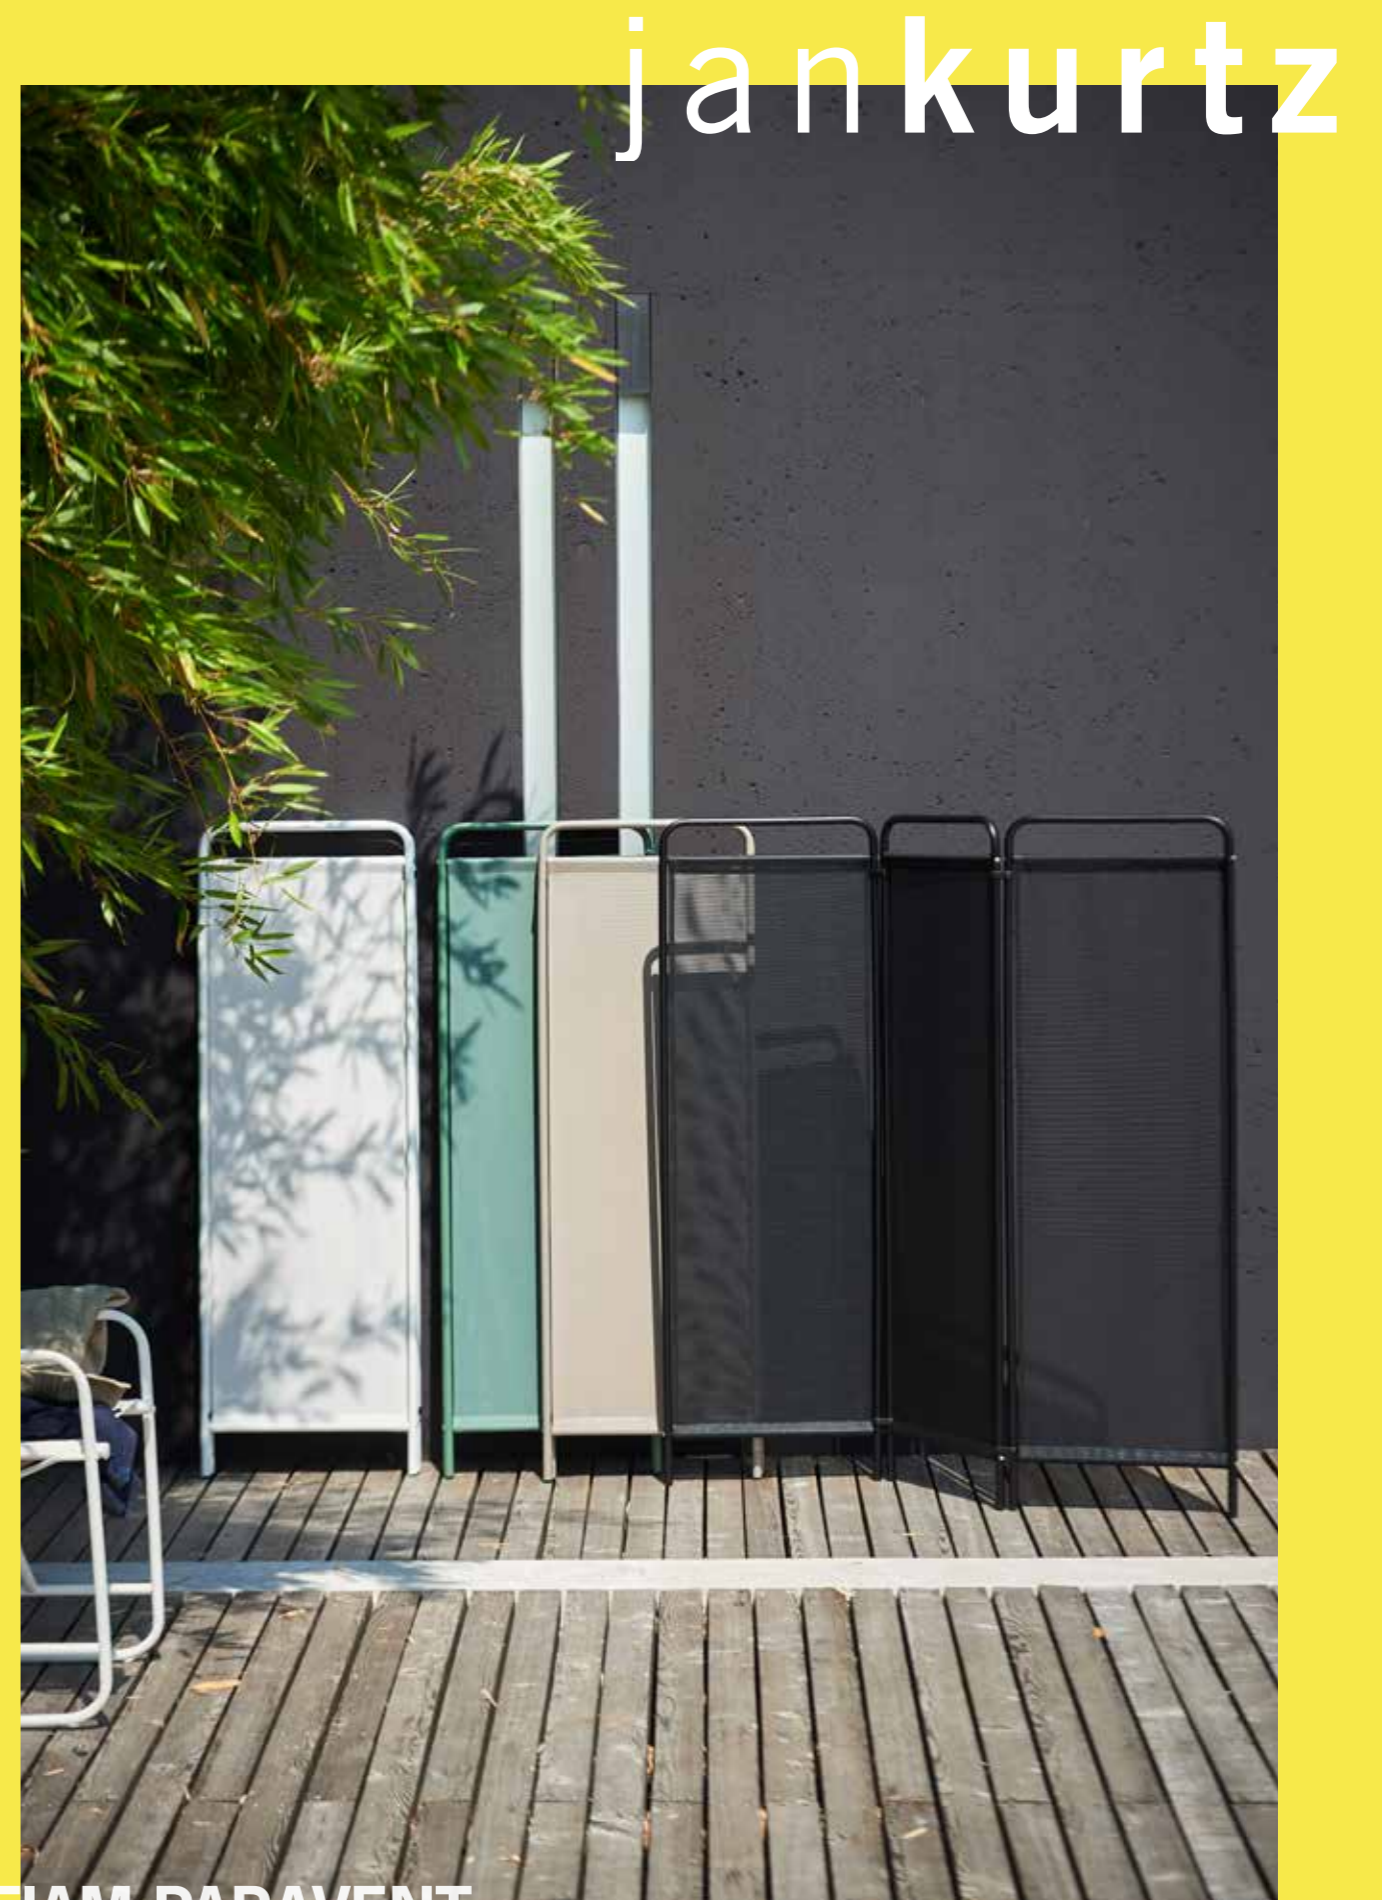

FIAM PARAVENT design: fiam design