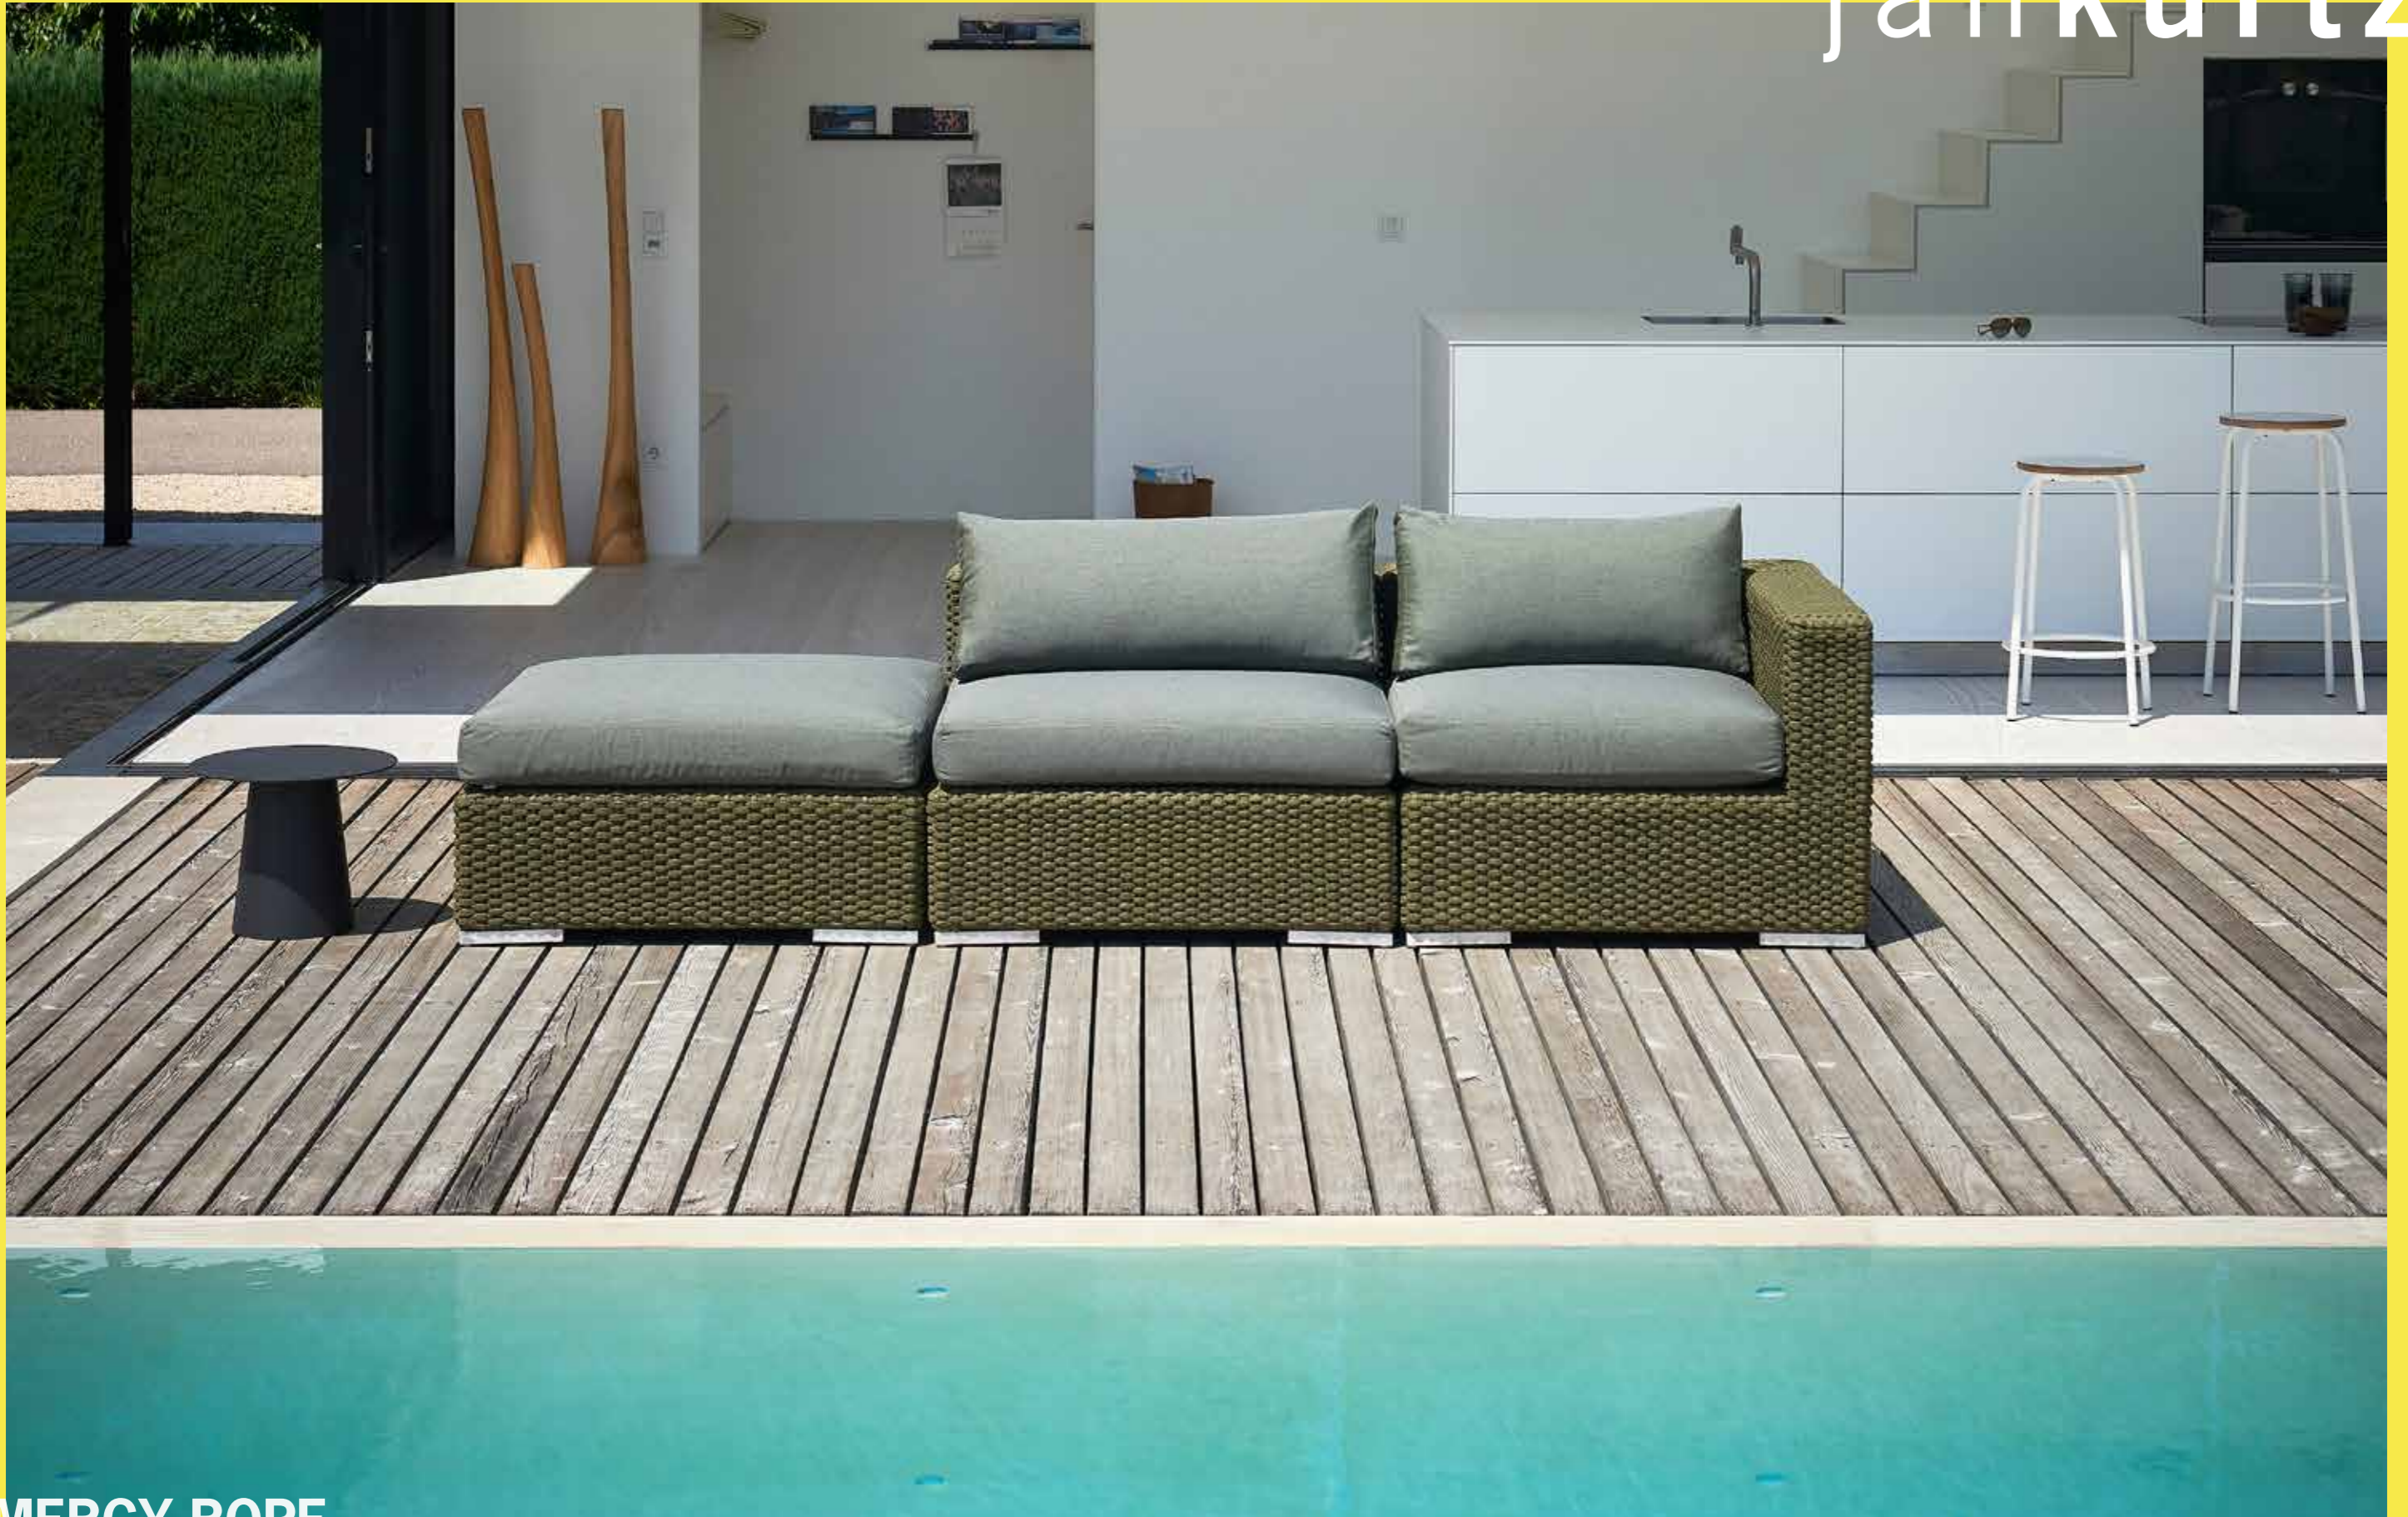

jankurtz

MERCY ROPE design: jankurtz