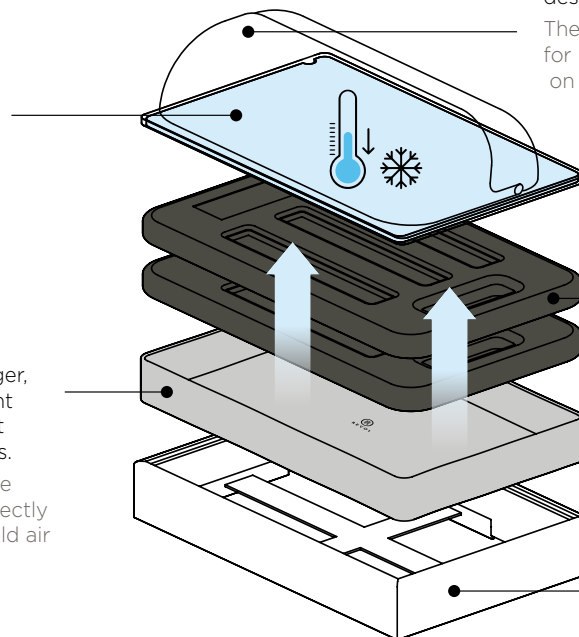

Trays of different sizes,
interchangeable, easy to hold,
designed for both drinks and
food.

Un textile isotherme léger,
résistant et parfaitement
imperméable, restituant
le froid vers les aliments.
A light isothermic textile
layer, resistant and perfectly
watertight, directing cold air
towards the food.