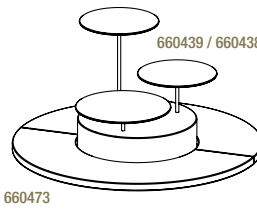

BRICKS ROND
BRICKS ROUND

Nacryl blanc - White Nacryl

411676

Ø 15 cm - H. 4 cm

Ø 6" - H. 1 1/2"

72,93€ HT