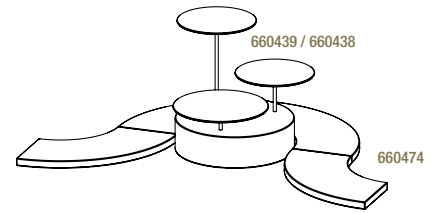

SUPPORT 1/4 CERCLE
1/4 CIRCLE SUPPORT

Nacryl blanc - White Nacryl

660474 NEW

22 x 10 x 1 cm

8 3/4 x 4 x 1/2"

24,70€ HT

SUPPORT 1/2 CERCLE
1/2 CIRCLE SUPPORT

Nacryl blanc- White Nacryl

660473 NEW

31,5 x 16 x 1 cm

12 1/2 x 6 1/4 x 1/2"

31,74€ HT

BRICKS ROND
BRICKS ROUND

Nacryl blanc - White Nacryl

411676

Ø 15 cm - H. 4 cm

Ø 6" - H. 1 1/2"

72,93€ HT