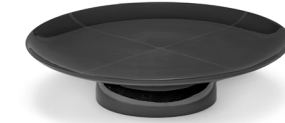

BOWL L  
PACIFIC  
B4023110-800  
D28,5 H11,5 CM  
D11,22 H4,53 INCH

BOWL XXS  
SIENNA  
B4023106-104  
D9 H3,5 CM  
D3,54 H1,38 INCH

BOWL XS  
SIENNA  
B4023107-104  
D12,5 H5 CM  
D4,92 H1,97 INCH

BOWL S  
SIENNA  
B4023108-104  
D15 H6 CM  
D5,91 H2,36 INCH

ZUMA — TABLEWARE

Porcelain serving dishes & cake stands

SERVING DISH  
SALT  
B4023116-001  
L46 W27 H2 CM  
L18,11 W10,63 H0,79 INCH

CAKE STAND  
SALT  
B4023117-001  
L33 W33 H8 CM  
L12,99 W12,99 H3,15 INCH

SERVING DISH  
PACIFIC  
B4023116-800  
L46 W27 H2 CM  
L18,11 W10,63 H0,79 INCH

CAKE STAND  
PACIFIC  
B4023117-800  
L33 W33 H8 CM  
L12,99 W12,99 H3,15 INCH

SERVING DISH  
SIENNA  
B4023116-104  
L46 W27 H2 CM  
L18,11 W10,63 H0,79 INCH