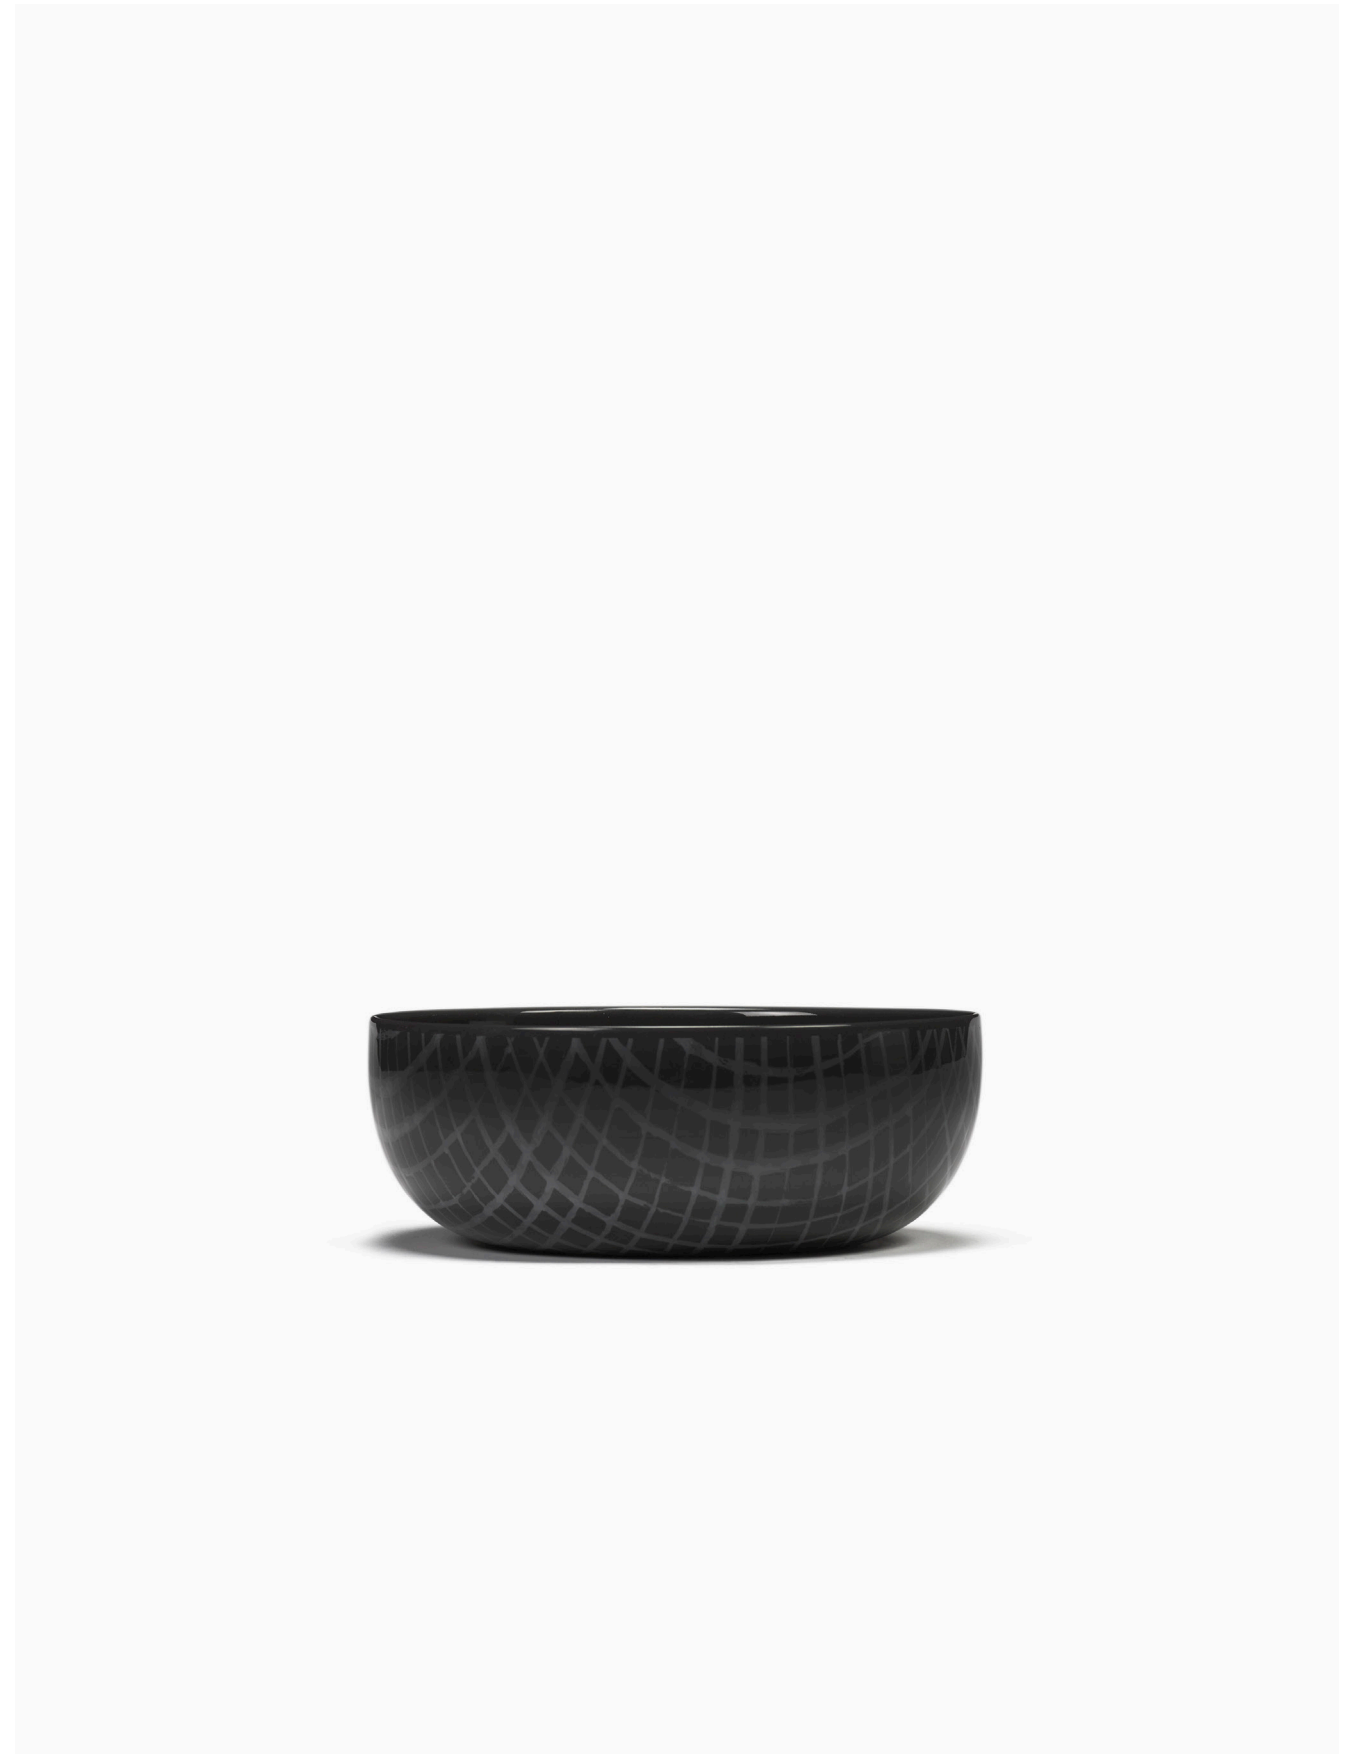

To complement the contemporary references of the porcelain, Wearstler developed stemware that draws upon amber tones found in ancient glass from across the globe. Taking a rectilinear shape, the light and airy color application juxtaposes the unusually thick and straight nature of its form - creating an unexpected harmony with the graphic patterned dishes.

ZUMA — GLASSWARE

Elevating modern glassware to sculptural forms, *Zuma* glassware is timeless with simple geometries in playful proportions enriched by a deep amber color gradient.

ZUMA — TABLEWARE

Product overview