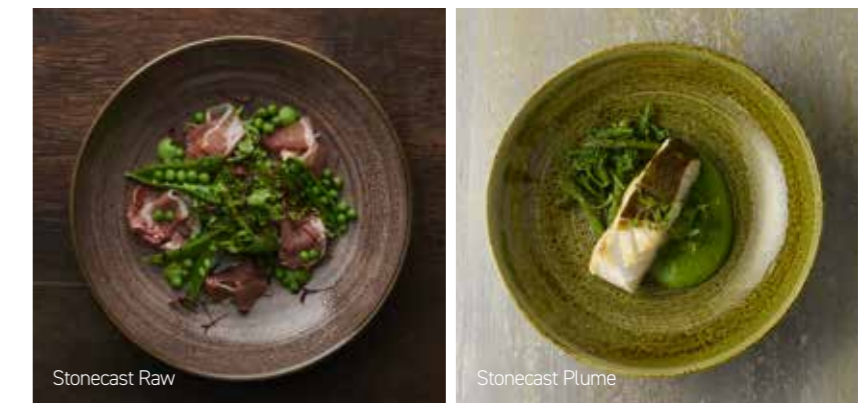

Stonecast - Provenance of Food

Provenance of Food

Restaurants source local or own grown produce, adding value to their dishes and overall dining experience.

Fresh local ingredients look great on tableware and colours inspired by the seasons. The rustic hand finished Stonecast designs offer the perfect crockery solution for seasonal plating and rural dining.

Los ingredientes frescos y de origen local lucen muy bien en la vajilla y los colores inspirados en las estaciones. Los diseños rústicos hechos a mano de Stonecast ofrecen la solución de vajilla perfecta para platos de temporada y comidas rurales.

Regionale Produkte garantieren Frische und lassen sich erstklassig auf den Stonecast Designs präsentieren, die aus Farben der unterschiedlichen Jahreszeiten inspiriert sind. Die von Hand dekorierten Farben bieten das perfekte Bild einer gepflegten Tischkultur von saisonaler und regionaler Küche.

I prodotti genuini locali si presentano meglio nei piatti e con i colori ispirati dalle stagioni. I decori rustici rifiniti a mano Stonecast rappresentano la soluzione perfetta per piatti stagionali e ristorazione contadina.

Les ingrédients locaux frais se marient bien à la vaisselle et aux couleurs inspirées par les saisons. Les modèles rustiques finis à la main de la collection Stonecast offrent la solution de vaisselle parfaite pour les présentations saisonnières et champêtres.