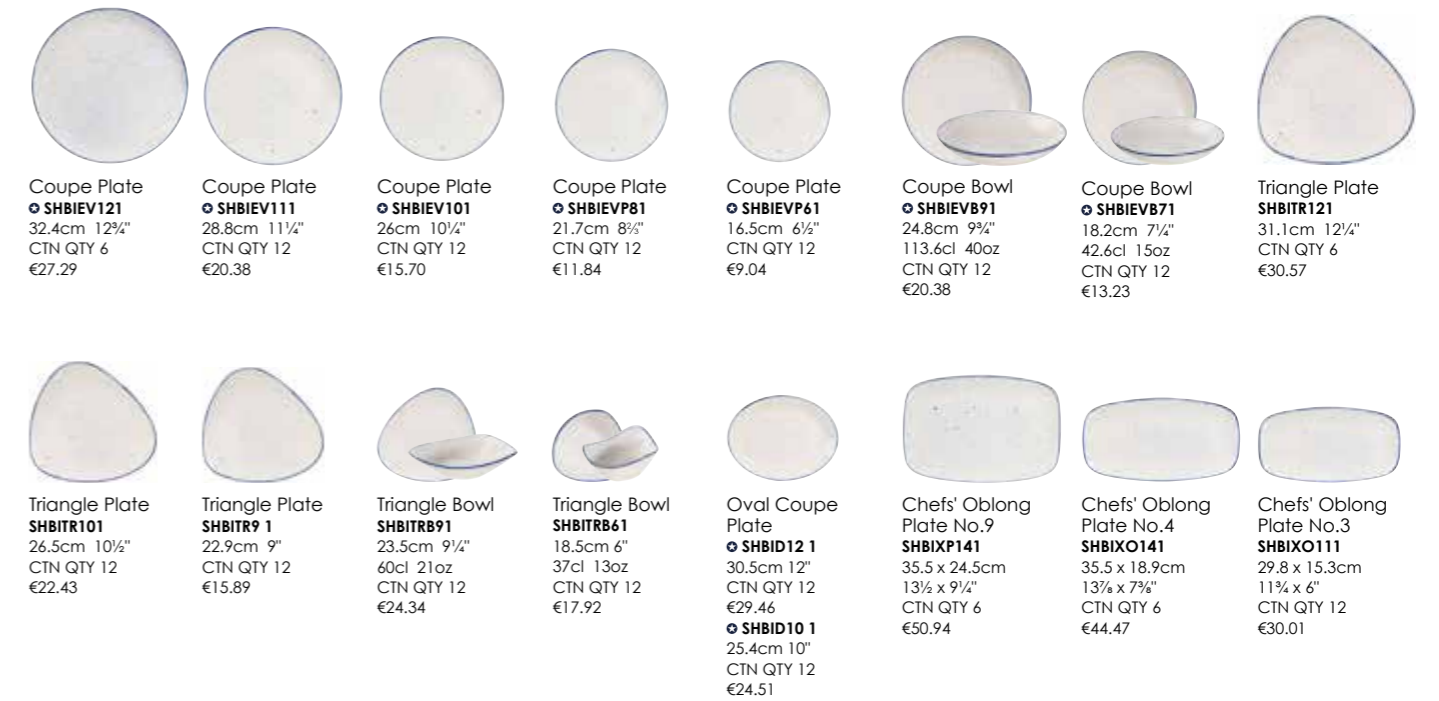

Stonecast® Hints Indigo Blue

Code: SHBI

HAND FINISHED

EACH PIECE IS UNIQUE

Coupe Plate SHBIEV121 32.4cm 12 3/4" CTN QTY 6 €27.29	Coupe Plate SHBIEV111 28.8cm 11 1/4" CTN QTY 12 €20.38	Coupe Plate SHBIEV101 26cm 10 1/4" CTN QTY 12 €15.70	Coupe Plate SHBIEVP81 21.7cm 8 5/8" CTN QTY 12 €11.84	Coupe Plate SHBIEVP61 16.5cm 6 1/2" CTN QTY 12 €9.04	Coupe Bowl SHBIEVB91 24.8cm 9 3/4" 113.6cl 40oz CTN QTY 12 €20.38	Coupe Bowl SHBIEVB71 18.2cm 7 1/4" 42.6cl 15oz CTN QTY 12 €13.23	Triangle Plate SHBITR121 31.1cm 12 1/2" CTN QTY 6 €30.57
Triangle Plate SHBITR101 26.5cm 10 1/2" CTN QTY 12 €22.43	Triangle Plate SHBITR91 22.9cm 9" CTN QTY 12 €15.89	Triangle Bowl SHBITRB91 23.5cm 9 1/4" 60cl 21oz CTN QTY 12 €24.34	Triangle Bowl SHBITRB61 18.5cm 7 1/4" 37cl 13oz CTN QTY 12 €17.92	Oval Coupe Plate SHBID121 30.5cm 12" CTN QTY 12 €29.46 SHBID101 25.4cm 10" CTN QTY 12 €24.51	Chefs' Oblong Plate No.9 SHBIXP141 35.5 x 24.5cm 13 3/4 x 9 5/8" CTN QTY 6 €50.94	Chefs' Oblong Plate No.4 SHBIXO141 35.5 x 18.9cm 13 3/4 x 7 3/8" CTN QTY 6 €44.47	Chefs' Oblong Plate No.3 SHBIXO111 29.8 x 15.3cm 11 3/4 x 6" CTN QTY 12 €30.01