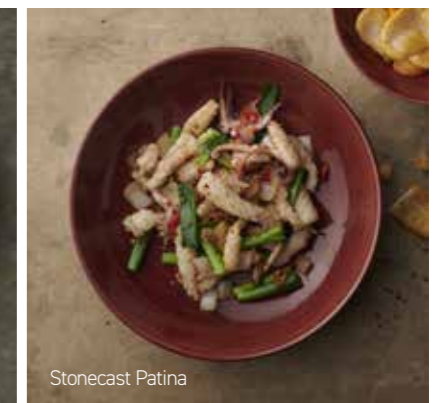

Industrial

The industrial look continues to be a key trend in hospitality interior design, with dark tones, metallics and unfinished surfaces.

Industrial colours in large open spaces create a raw, urban aesthetic. Complement this design trend with black tableware in Stonecast Raw and Patina Iron Black, or warm metallic shades such as Patina Rust Red and Vintage Copper.

Los colores industriales en grandes espacios abiertos crean una auténtica estética urbana. Complemente esta tendencia de diseño con vajillas negras en Stonecast Raw y Patina Iron Black, o con cálidos tonos metálicos como Patina Rust Red y Vintage Copper.

Industriefarben in großen, offenen Räumen schaffen eine raue, urbane Ästhetik. Ergänzen Sie diesen Designtrend mit schwarzem Geschirr in Stonecast Raw und Patina Iron Black oder warmen Metall Tönen wie Patina Rust Red und Vintage Copper.

I colori industriali negli spazi open space, creano una estetica urbana grezza. Questi trend si abbinano con stoviglie nere in Stonecast Raw e Patina Iron Black, oppure calde sfumature metalliche come il Patina Rust Red e Vintage Copper.

Les couleurs industrielles dans les grands espaces ouverts créent une esthétique urbaine et rustique. Complétez cette tendance avec de la vaisselle sombre de la collection Stonecast Raw et Patina Iron Black, ou bien optez pour des teintes métalliques chaleureuses telles que Patina Rust Red et Vintage Copper.