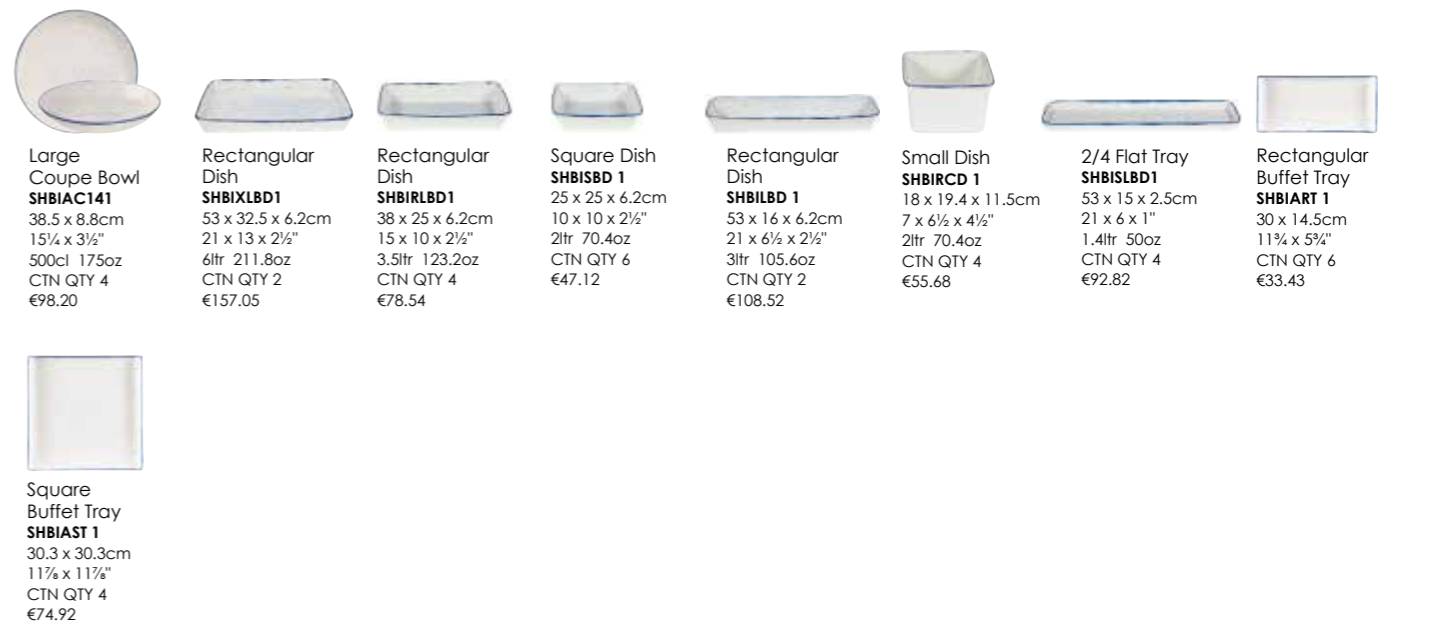

Stonecast® Hints Indigo Blue

Code: SHBI

HAND FINISHED

EACH PIECE IS UNIQUE

Coupe Plate SHBIEV121 32.4cm 12 3/4" CTN QTY 6 €27.29	Coupe Plate SHBIEV111 28.8cm 11 1/4" CTN QTY 12 €20.38	Coupe Plate SHBIEV101 26cm 10 1/4" CTN QTY 12 €15.70	Coupe Plate SHBIEVP81 21.7cm 8 5/8" CTN QTY 12 €11.84	Coupe Plate SHBIEVP61 16.5cm 6 1/2" CTN QTY 12 €9.04	Coupe Bowl SHBIEVB91 24.8cm 9 3/4" 113.6cl 40oz CTN QTY 12 €20.38	Coupe Bowl SHBIEVB71 18.2cm 7 1/4" 42.6cl 15oz CTN QTY 12 €13.23	Triangle Plate SHBITR121 31.1cm 12 1/2" CTN QTY 6 €30.57
Triangle Plate SHBITR101 26.5cm 10 1/2" CTN QTY 12 €22.43	Triangle Plate SHBITR91 22.9cm 9" CTN QTY 12 €15.89	Triangle Bowl SHBITRB91 23.5cm 9 1/4" 60cl 21oz CTN QTY 12 €24.34	Triangle Bowl SHBITRB61 18.5cm 7 1/4" 37cl 13oz CTN QTY 12 €17.92	Oval Coupe Plate SHBID121 30.5cm 12" CTN QTY 12 €29.46 SHBID101 25.4cm 10" CTN QTY 12 €24.51	Chefs' Oblong Plate No.9 SHBIXP141 35.5 x 24.5cm 13 3/4 x 9 5/8" CTN QTY 6 €50.94	Chefs' Oblong Plate No.4 SHBIXO141 35.5 x 18.9cm 13 3/4 x 7 3/8" CTN QTY 6 €44.47	Chefs' Oblong Plate No.3 SHBIXO111 29.8 x 15.3cm 11 3/4 x 6" CTN QTY 12 €30.01

Hints Buffet

Large Coupe Bowl SHBIAC141 38.5 x 8.8cm 15 1/4 x 3 1/2" 500cl 17.5oz CTN QTY 4 €98.20	Rectangular Dish SHBIXLBD1 53 x 32.5 x 6.2cm 21 x 13 x 2 1/2" 6ltr 211.8oz CTN QTY 2 €157.05	Rectangular Dish SHBIRLBD1 38 x 25 x 6.2cm 15 x 10 x 2 1/2" 3.5ltr 123.2oz CTN QTY 4 €78.54	Square Dish SHBISBD1 25 x 25 x 6.2cm 10 x 10 x 2 1/2" 2ltr 70.4oz CTN QTY 6 €47.12	Rectangular Dish SHBILBD1 53 x 16 x 6.2cm 21 x 6 1/2 x 2 1/2" 3ltr 105.6oz CTN QTY 2 €108.52	Small Dish SHBIRCD1 18 x 19.4 x 11.5cm 7 x 6 1/2 x 4 1/2" 2ltr 70.4oz CTN QTY 4 €55.68	2/4 Flat Tray SHBISLBD1 53 x 15 x 2.5cm 21 x 6 x 1" 1.4ltr 50oz CTN QTY 4 €92.82	Rectangular Buffet Tray SHBIART1 30 x 14.5cm 11 3/4 x 5 3/4" CTN QTY 6 €33.43
Square Buffet Tray SHBIAST1 30.3 x 30.3cm 11 7/8 x 11 7/8" CTN QTY 4 €74.92							