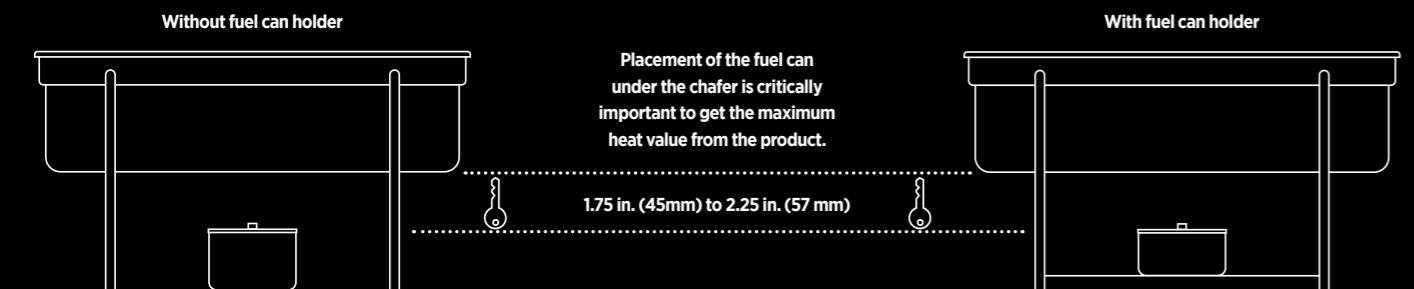

maximum heat performance

The proper placement of any chafing fuel source is critically important to have maximum heat performance. With Hollowick Easy Heat® Chafing Fuels, the wick is adjustable to accommodate different temperature levels and the can stays cool for easy handling. Simply adjust the wick to change the heat output between standard, low and high, then place on the fuel holder or table beneath to properly heat the chafing dish.