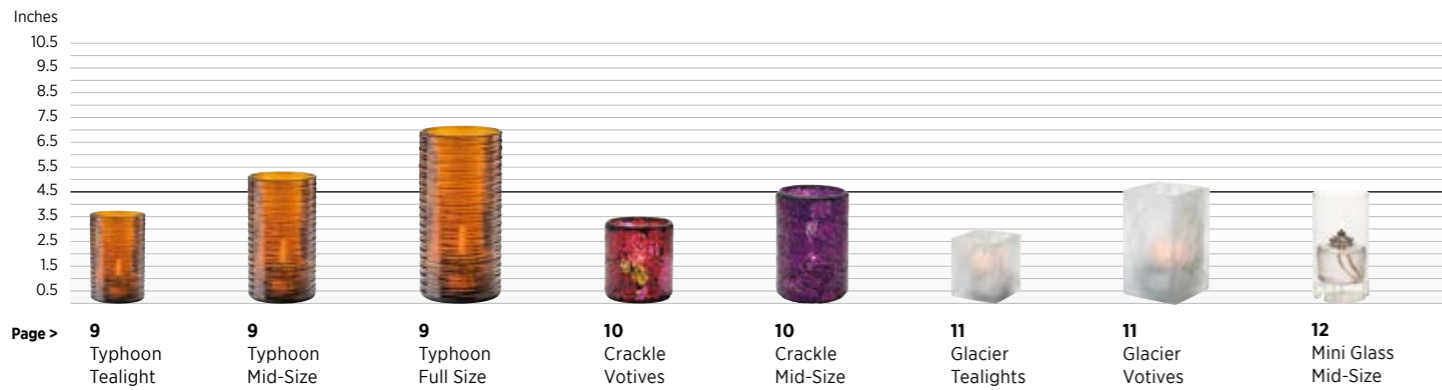

HWVALUE6 •
Burn Time: 6 hours
Case: 24

HWVALUE4 •
Burn Time: 4 hours
Case: 24

HWVALUE2 •
Burn Time: 2 hours
Case: 48

HWHOT5-24 •
Burn Time: 5 hours
Case: 24

• Non-stock item. Due to shipping restrictions, all non-stock liquid candles and fuel-based items can only be purchased on a minimum order quantity basis and will be shipped directly from Hollowick, USA.