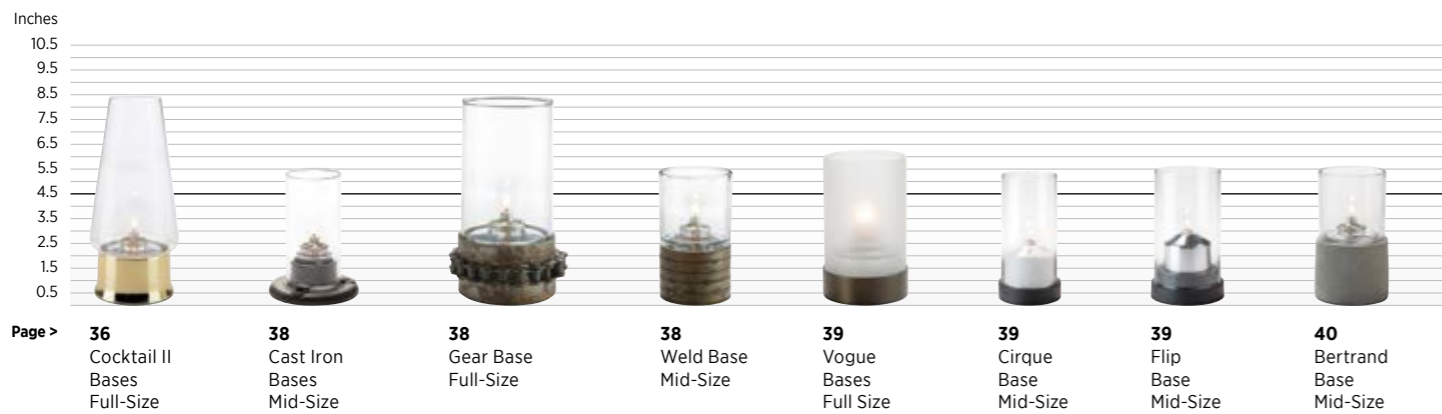

HWVALUE6 •
Burn Time: 6 hours
Case: 24

HWVALUE4 •
Burn Time: 4 hours
Case: 24

HWVALUE2 •
Burn Time: 2 hours
Case: 48

HWHOT5-24 •
Burn Time: 5 hours
Case: 24

• Non-stock item. Due to shipping restrictions, all non-stock liquid candles and fuel-based items can only be purchased on a minimum order quantity basis and will be shipped directly from Hollowick, USA.