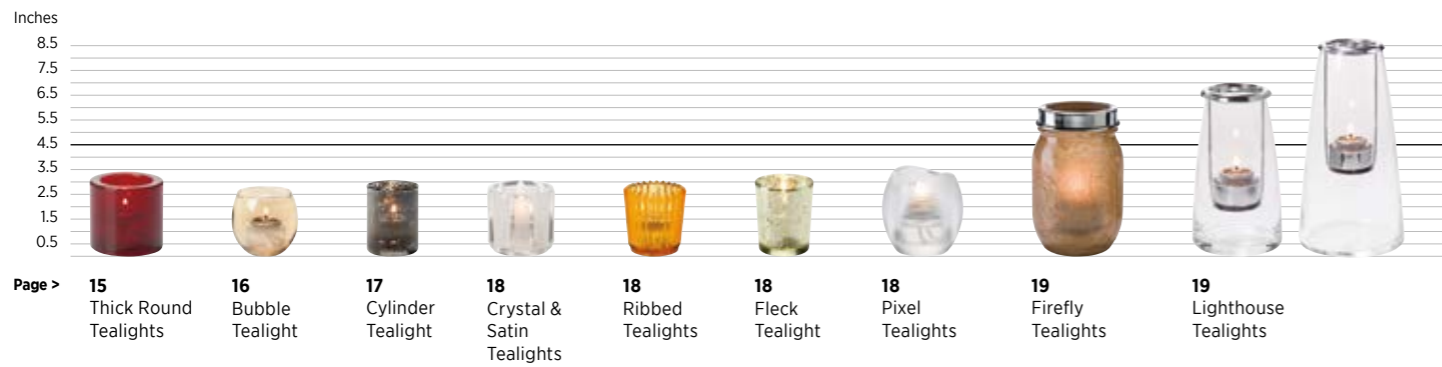

HWVALUE6 •
Burn Time: 6 hours
Case: 24

HWVALUE4 •
Burn Time: 4 hours
Case: 24

HWVALUE2 •
Burn Time: 2 hours
Case: 48

HWHOT5-24 •
Burn Time: 5 hours
Case: 24

• Non-stock item. Due to shipping restrictions, all non-stock liquid candles and fuel-based items can only be purchased on a minimum order quantity basis and will be shipped directly from Hollowick, USA.