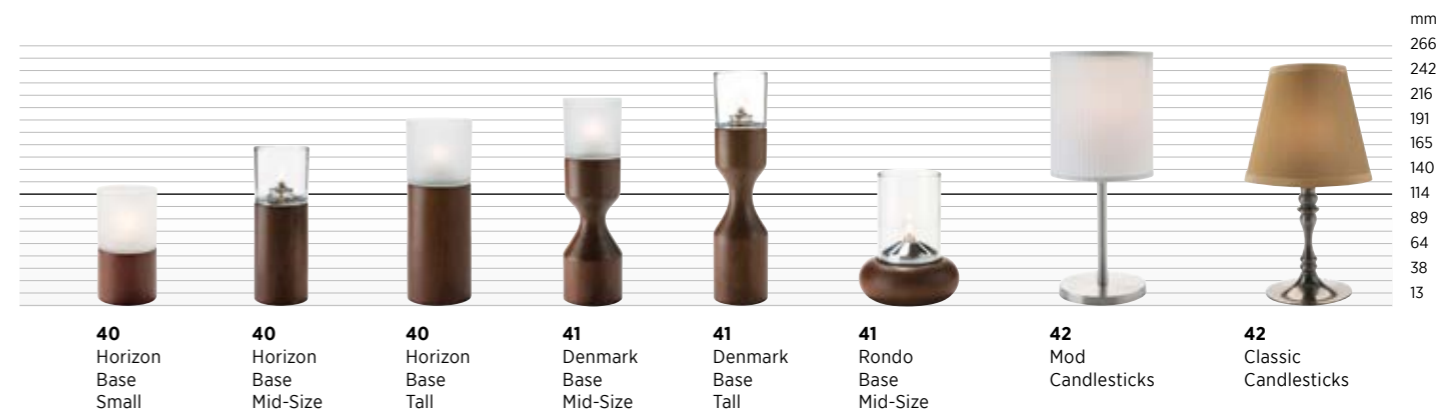

HWVALUE6 •
Burn Time: 6 hours
Case: 24

HWVALUE4 •
Burn Time: 4 hours
Case: 24

HWVALUE2 •
Burn Time: 2 hours
Case: 48

HWHOT5-24 •
Burn Time: 5 hours
Case: 24

• Non-stock item. Due to shipping restrictions, all non-stock liquid candles and fuel-based items can only be purchased on a minimum order quantity basis and will be shipped directly from Hollowick, USA.