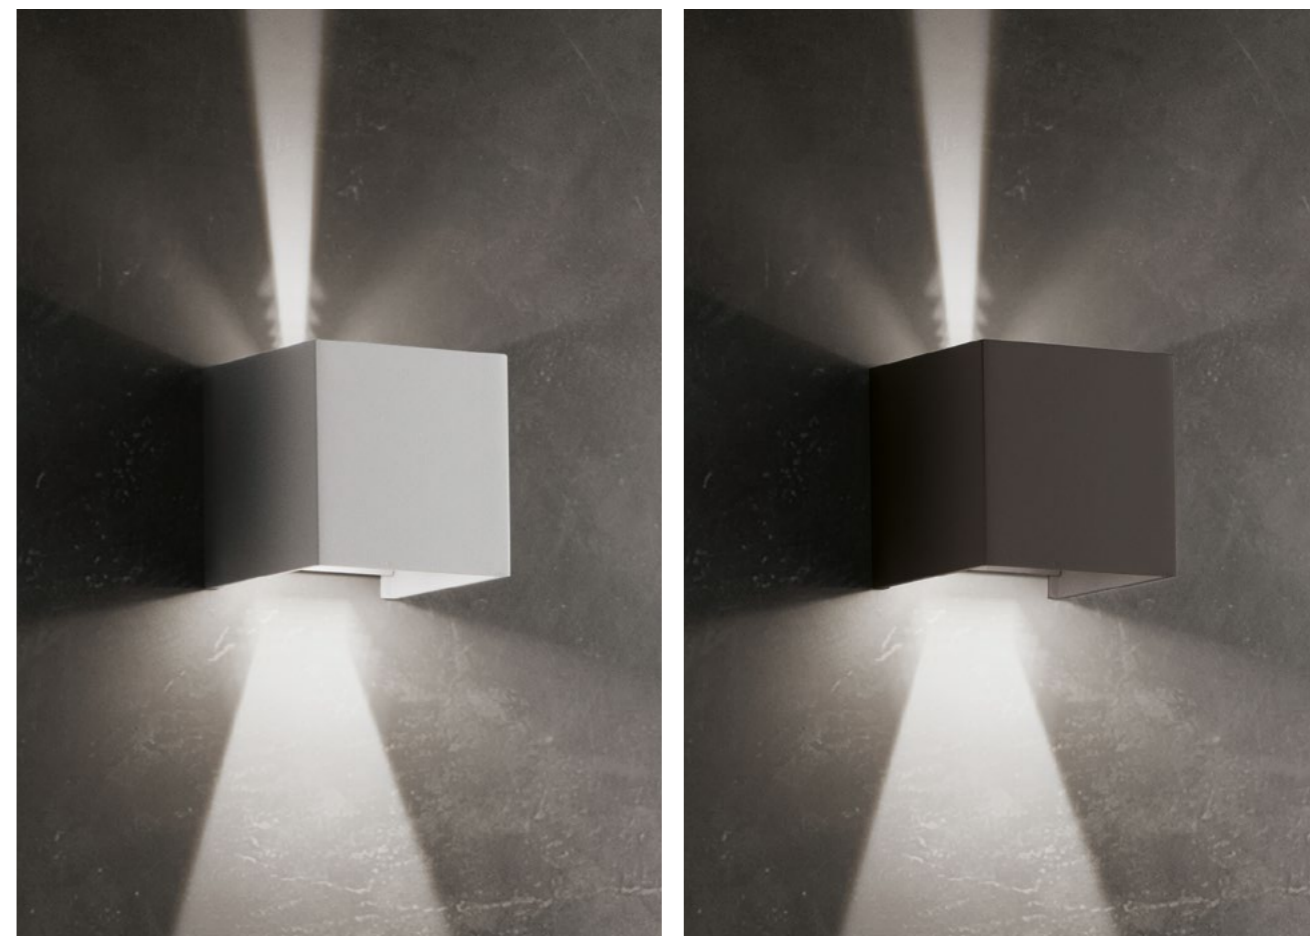

FINITURE FINISHES

■ Bianco / White

LD0052B3

■ Grigio scuro / Dark gray

LD0052G3

■ Corten

LD0052R3