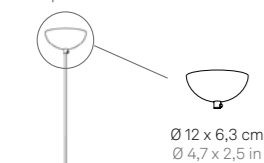

SPECIFICHE SPECIFICATIONS	DATI TECNICI TECHNICAL DATA	FINITURE FINISHES	CODICE CODE
sospensione suspension 	H 157 cm / 61,8 in lunghezza cavo: 130 cm cable length: 51,2 in E27 220-240V | 1x70W IP20	Bianco / White	LSX0101
	H 327 cm / 128,7 in lunghezza cavo: 300 cm cable length: 118,1 in E27 220-240V | 1x70W IP20	Bianco / White	LSX1101
Elemento modulare Modular element Rosoni compatibili a pag 212 Compatible canopies at pag 212	H 527 cm / 207,5 in lunghezza cavo: 500 cm cable length: 196,9 in E27 220-240V | 1x70W IP20	Bianco / White	LSX2101

sospensione suspension 	E27 220-240V | 1x70W IP20	Bianco / White	LSX3101

Ø 31 x 325 cm
Ø 12,2 x 128 in

INCLUSO: rosone bianco
INCLUDED: white canopy

INCLUSO / INCLUDED

Rosone bianco
White canopy