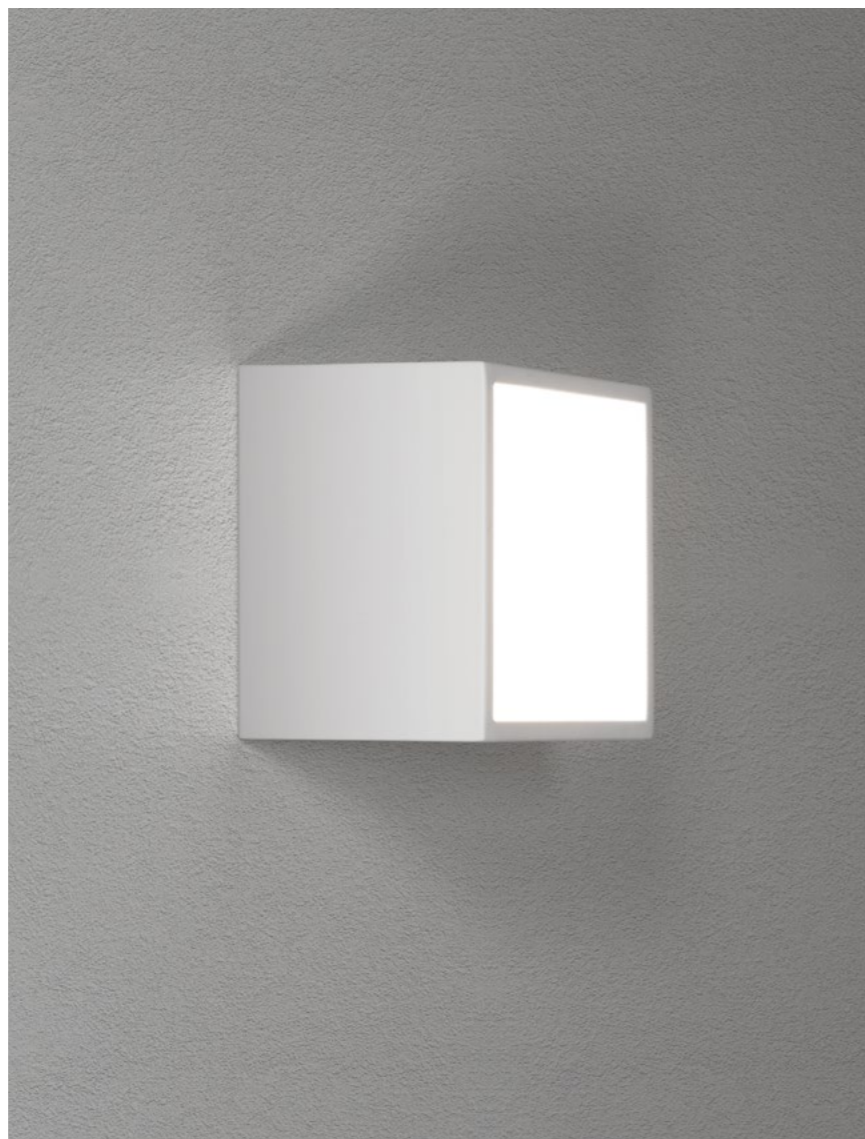

Mine

CE ENEC

Lampade da parete-soffitto con struttura in estruso di alluminio verniciato nei colori bianco, nero opaco e alluminio naturale satinato. Diffusore in policarbonato opale satinato.

Wall/Ceiling lamp in extruded aluminum, available in natural satin finish, or matt white, or matt black. Satin opal polycarbonate diffuser.