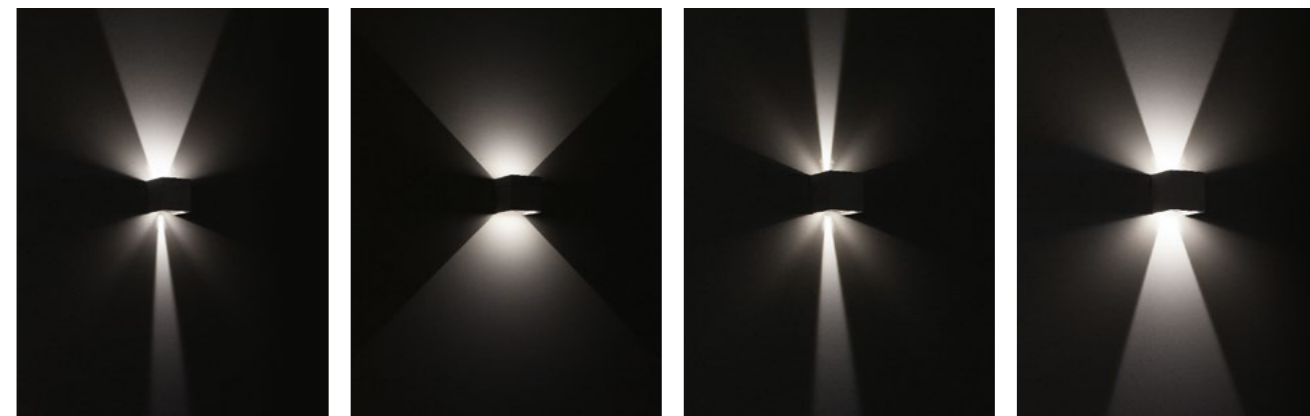

FINITURE FINISHES

■ Bianco / White

LD0052B3

■ Grigio scuro / Dark gray

LD0052G3

■ Corten

LD0052R3