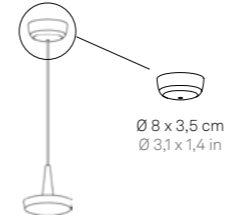

SPECIFICHE
SPECIFICATIONS

DATI TECNICI
TECHNICAL DATA

FINITURE
FINISHES

CODICE
CODE

sospensione
suspension

Ø 9,8 x 300 cm
Ø 3,9 x 118,1 in

LED TRIAC
230V | 2700K | CRI>90 | 8W |
645lm | beam angle 162°
IP40

LED TRIAC
230V | 3000K | CRI>90 | 8W |
678lm | beam angle 162°
IP40

	Alluminio / Aluminum	LBY1001
	Bianco / White	LBY1011
	Nero / Black	LBY1021
	Alluminio / Aluminum	LBY1101
	Bianco / White	LBY1111
	Nero / Black	LBY1121

INCLUSO / INCLUDED

Rosone e cavo bianco (per montatura color alluminio e bianco);
rosone e cavo nero (per montatura color nero)
White canopy and cable (for aluminium and white frame);
black canopy and cable (for black frame)