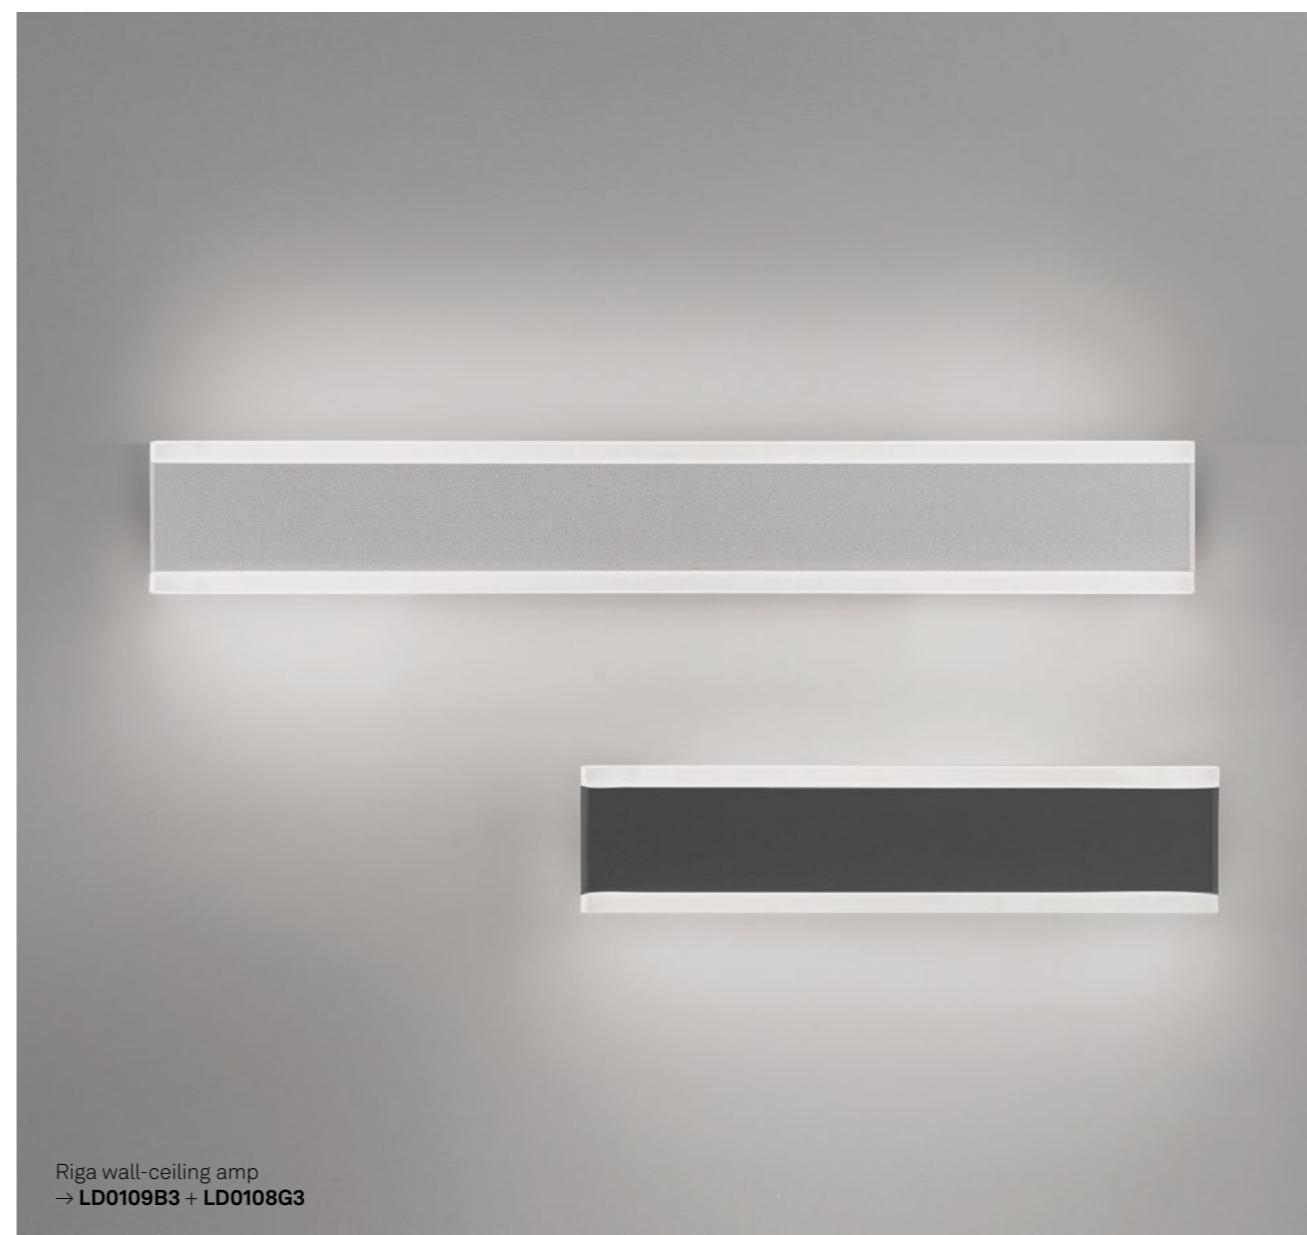

SPECIFICHE SPECIFICATIONS

DATI TECNICI TECHNICAL DATA

FINITURE FINISHES

CODICE CODE

parete-soffitto
wall-ceiling

30,5 x 8 x 5,5 cm
11,8 x 3,1 in

LED TRIAC
200-240V | 3000K | CRI>90 |
2x9,5W | 2x734lm | beam angle
120°
IP54

Bianco / White
 Grigio scuro / Dark gray

LD0108B3

LD0108G3

parete-soffitto
wall-ceiling

50,5 x 8 x 5,5 cm
19,7 x 3,1 in

LED TRIAC
220-240V | 3000K | CRI>90 |
2x13,5W | 2x1090lm | beam angle
120°
IP54

Bianco / White
 Grigio scuro / Dark gray

LD0109B3

LD0109G3