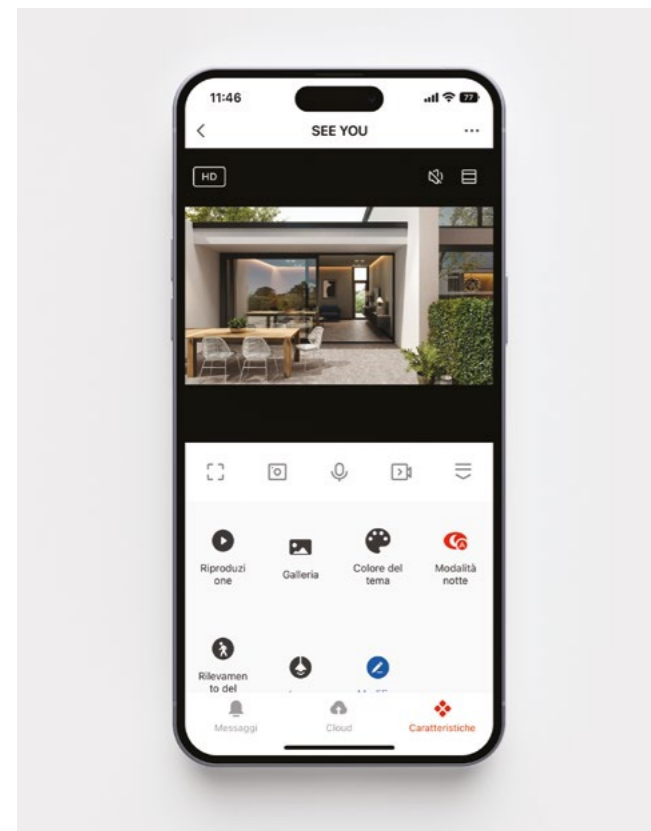

SPECIFICHE
SPECIFICATIONS

DATI TECNICI
TECHNICAL DATA

FINITURE
FINISHES

CODICE
CODE

parete
wall

11 x 13,7 x 12 cm
4,3 x 5,4 x 4,7 in

LED WI-FI

100-240V | 2700-4000K | CRI>90
| 22W | 2x1250-2x1400lm | beam
angle 86°
IP65

Bianco / White

LD1990B3

Titanio / Titanium

LD1990G3

Bronzo / Bronze

LD1990R3

Visione fotocamera / Camera vision (16:9)

Angolo orizzontale / Horizontal angle: 79,5°

Angolo verticale / Vertical angle: 43,1°

Angolo diagonale / Diagonal corner: 93,6°

AVVERTENZE / REMARKS

Per poter funzionare, la lampada deve essere collegata a una rete Wi-Fi con frequenza 2,4 GHz.

In order to work, the lamp must be connected to a 2.4 GHz frequency Wi-Fi network.

Download Zafferano Lighting