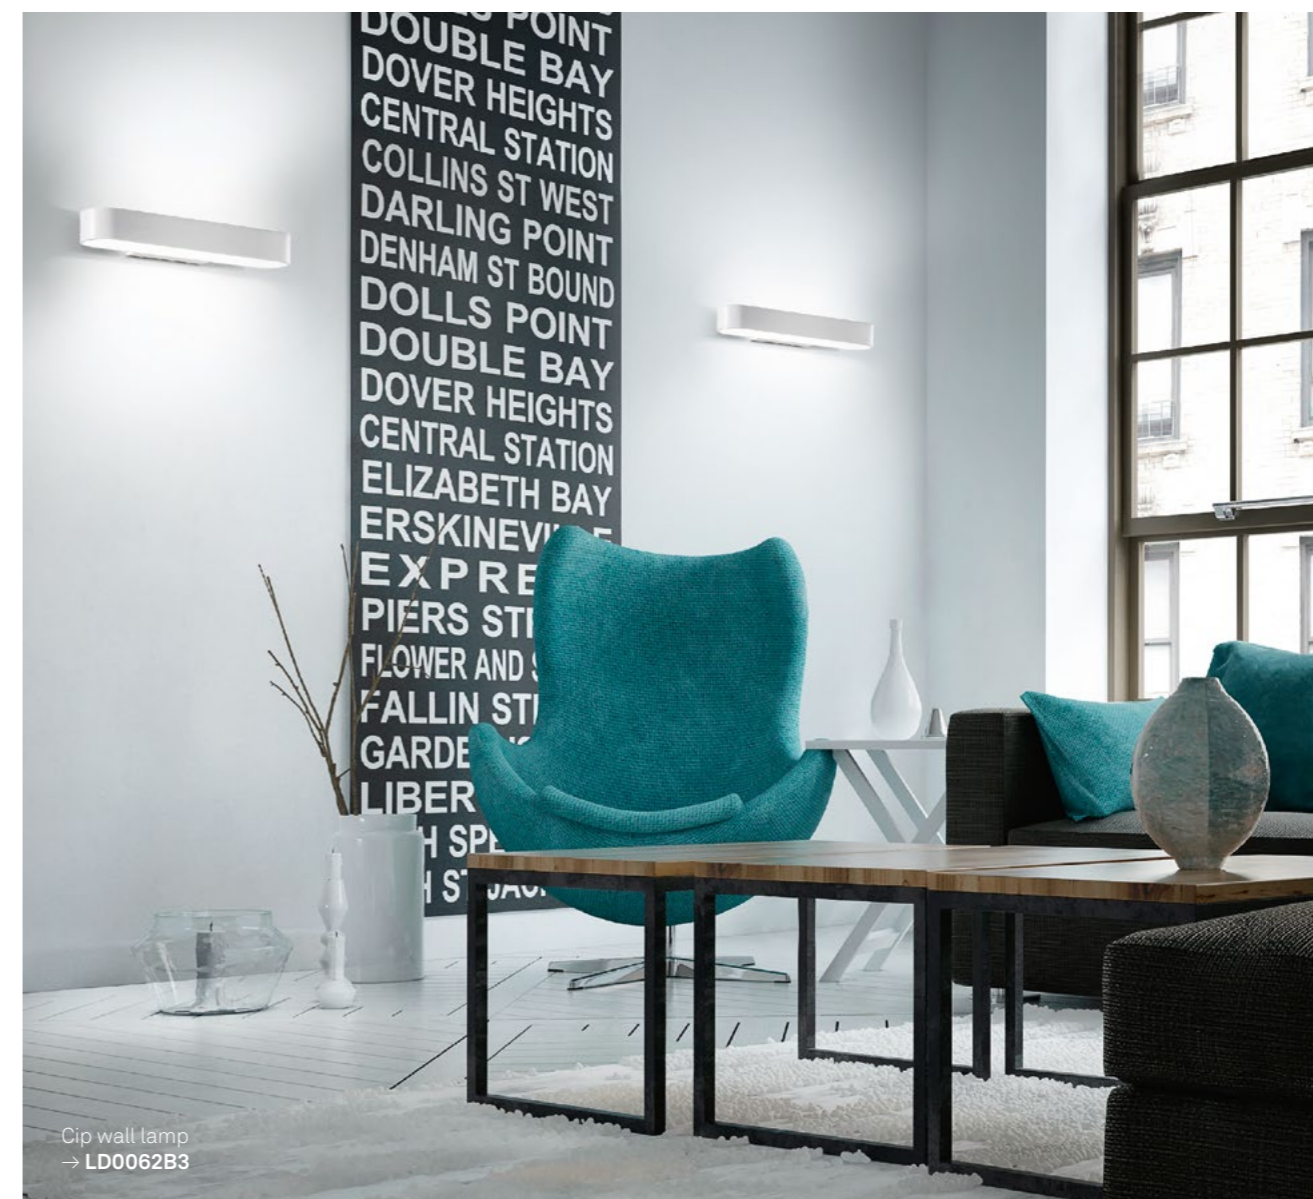

Cip wall lamp
→ LD0062B3