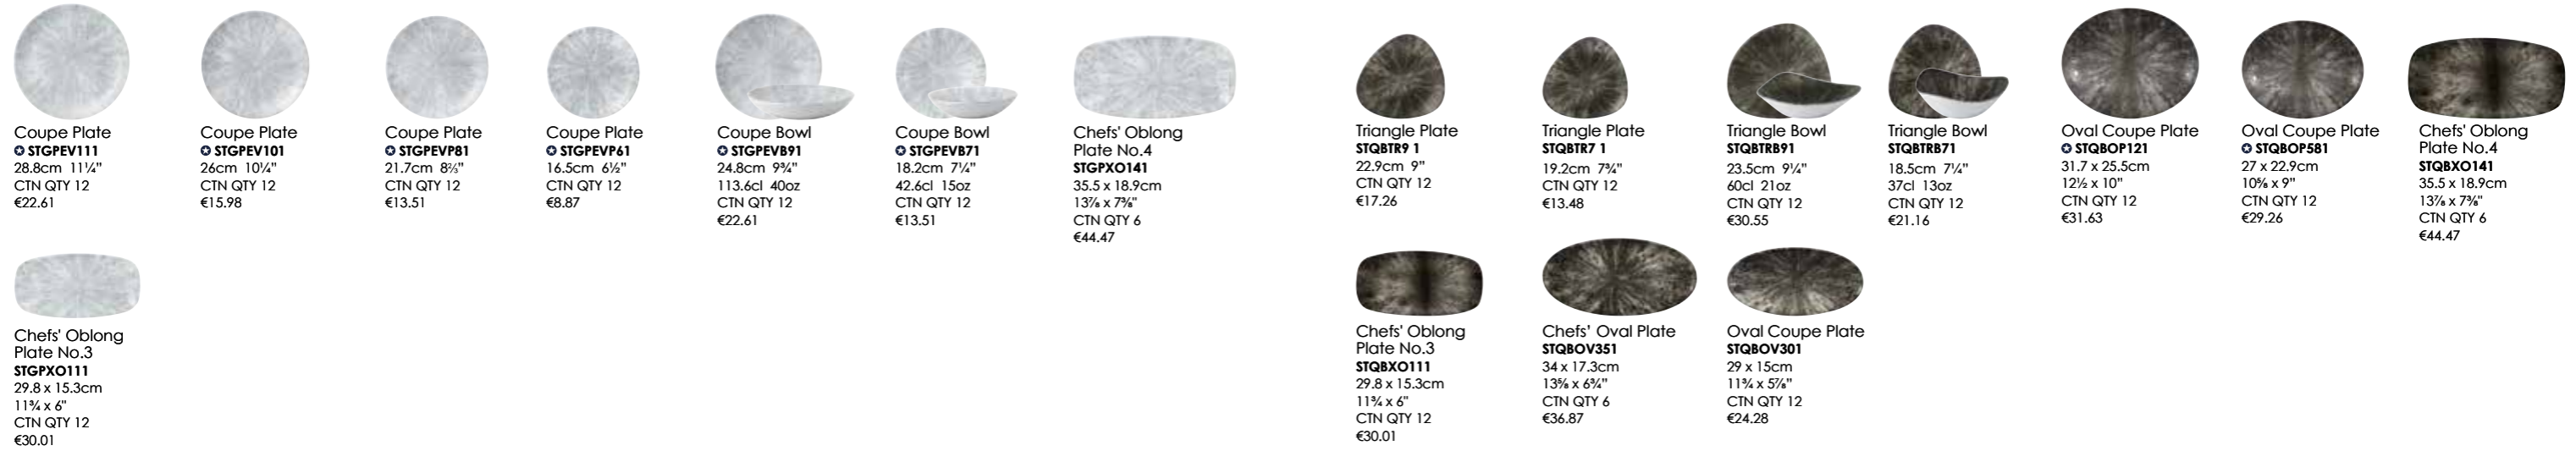

STONE ITEM RANGE | PEARL GREY