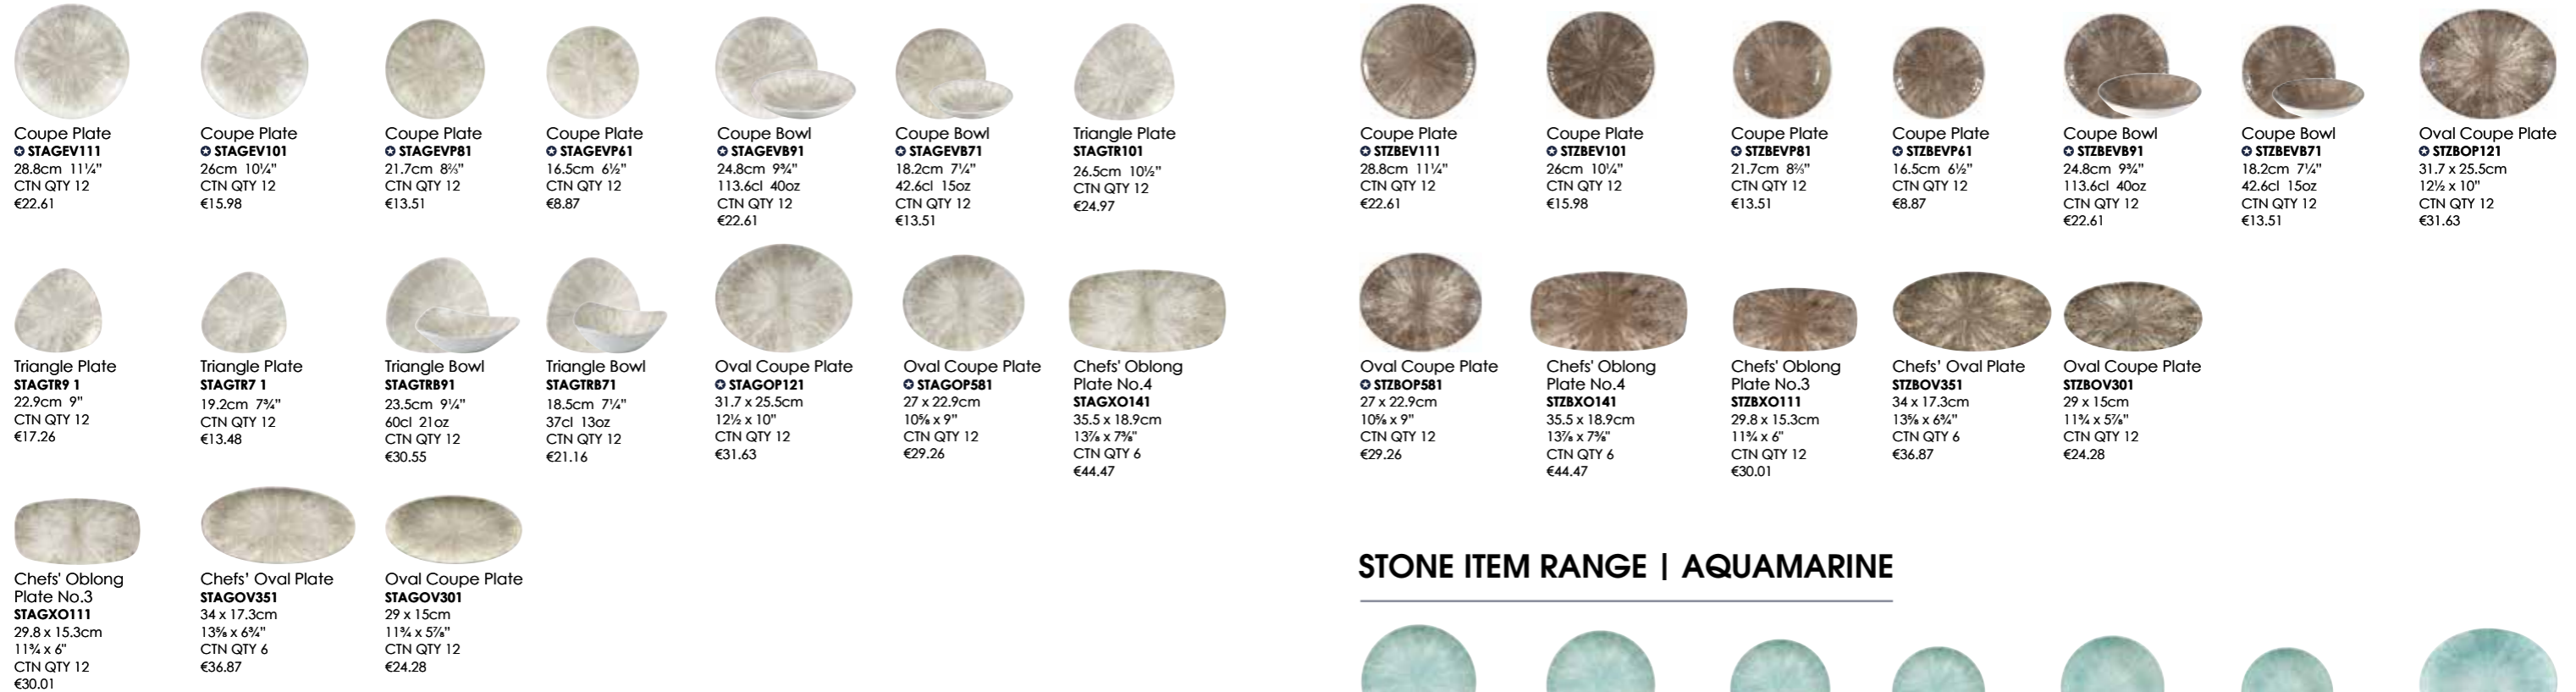

RAKU ITEM RANGE | ROSE QUARTZ PINK

STONE ITEM RANGE | PEARL GREY

STONE ITEM RANGE | AGATE GREY

STONE ITEM RANGE | ZIRCON BROWN

STONE ITEM RANGE | AQUAMARINE

STONE ITEM RANGE | QUARTZ BLACK

AGANO ITEM RANGE | BLACK