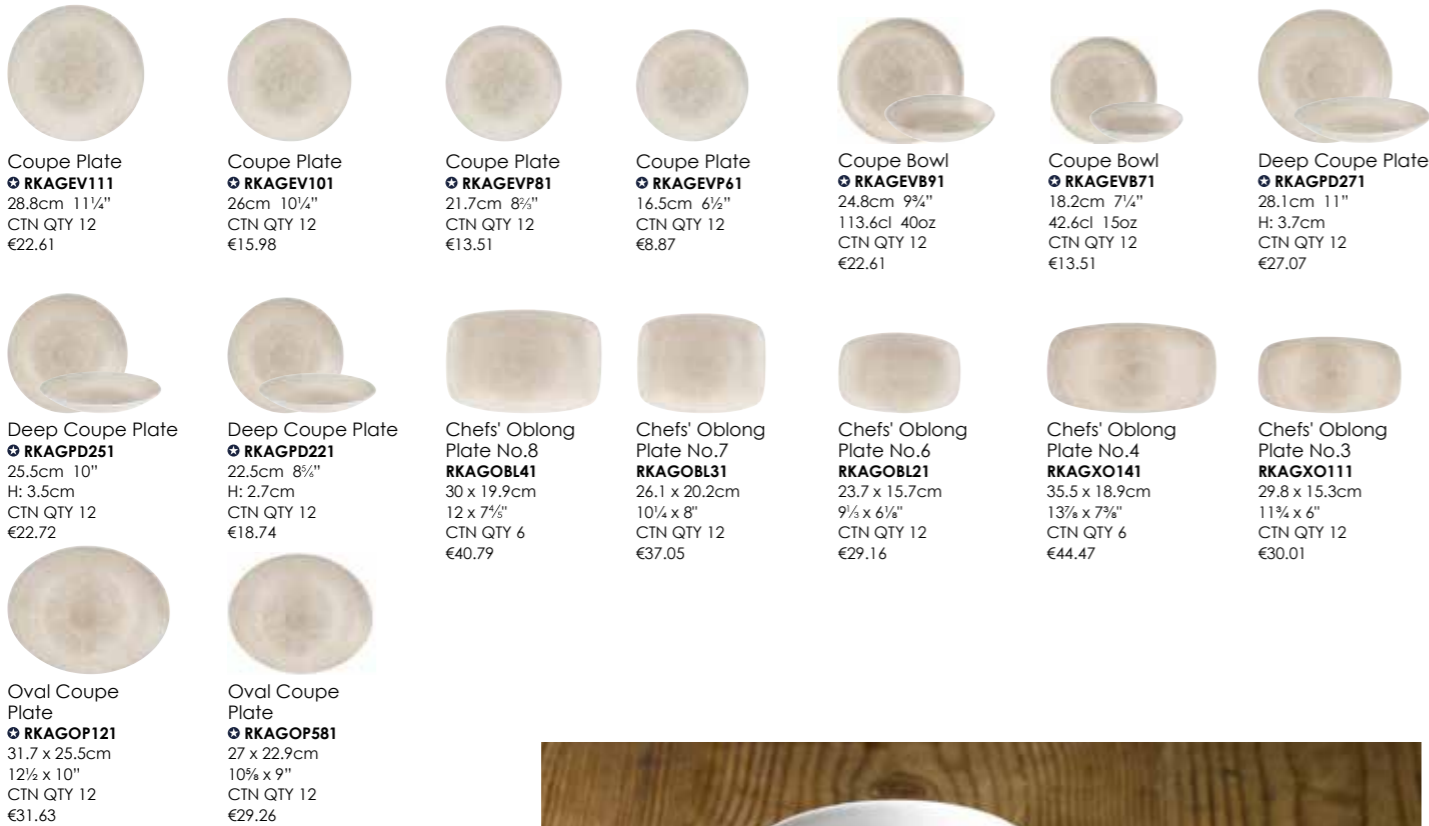

Oval Coupe
 Plate
RKJGOP121
 31.7 x 25.5cm
 12½ x 10"
 CTN QTY 12
 €31.63

Oval Coupe
 Plate
RKJGOP581
 27 x 22.9cm
 10½ x 9"
 CTN QTY 12
 €29.26

RAKU ITEM RANGE | GARNET ORANGE

RAKU ITEM RANGE | AGATE GREY