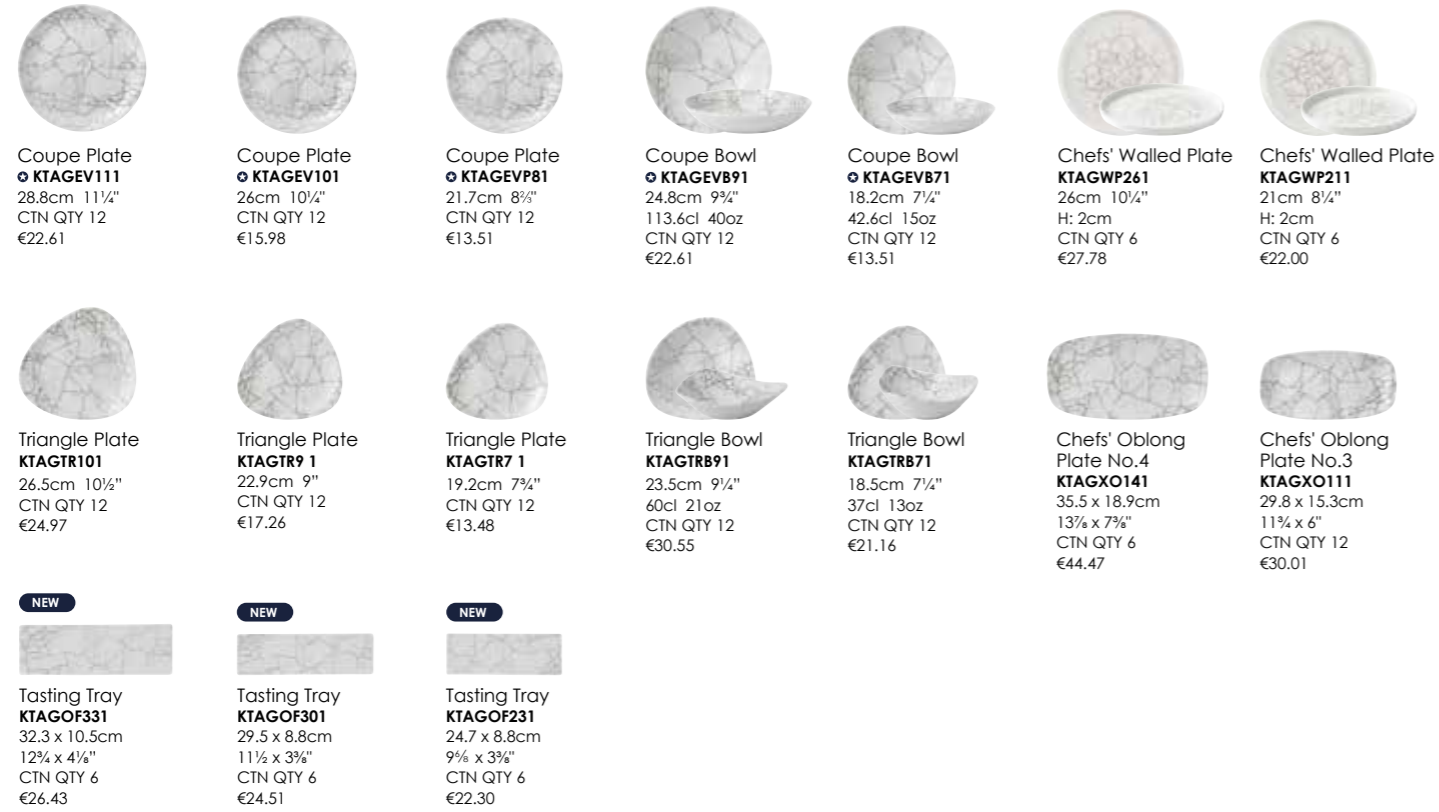

HOMESPUN ACCENTS ITEM RANGE | AQUAMARINE

KINTSUGI ITEM RANGE | CORAL

KINTSUGI ITEM RANGE | AGATE GREY

NEW ADDITIONS

KINTSUGI ITEM RANGE | PEARL GREY

KINTSUGI ACCENTS ITEM RANGE | QUARTZ BLACK

Coupe Plate
KAQBEV111
 28.8cm 11 1/4"
 CTN QTY 12
 €22.61