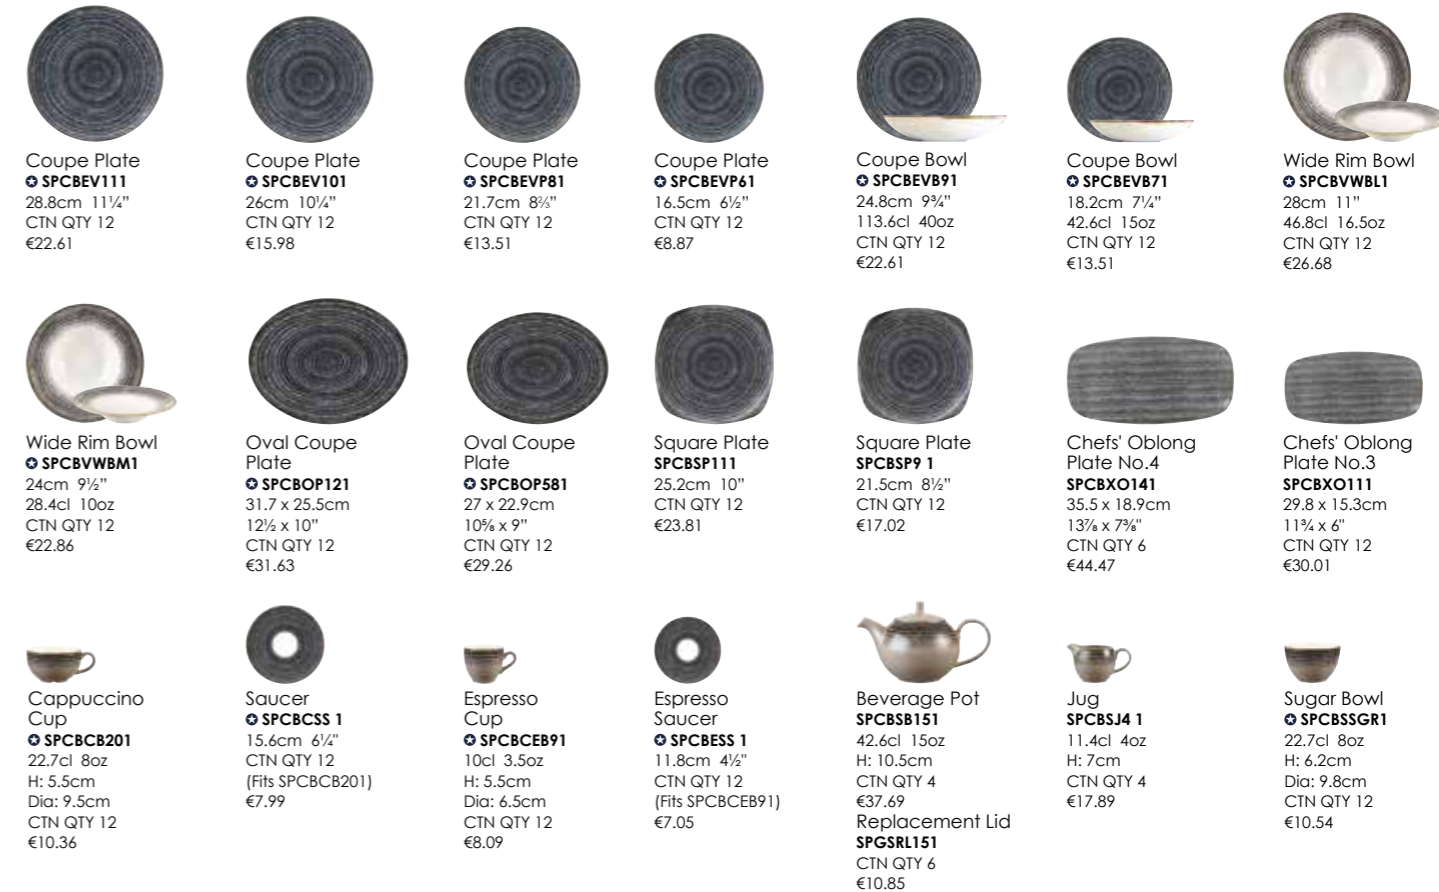

HOMESPUN ITEM RANGE | CHARCOAL BLACK