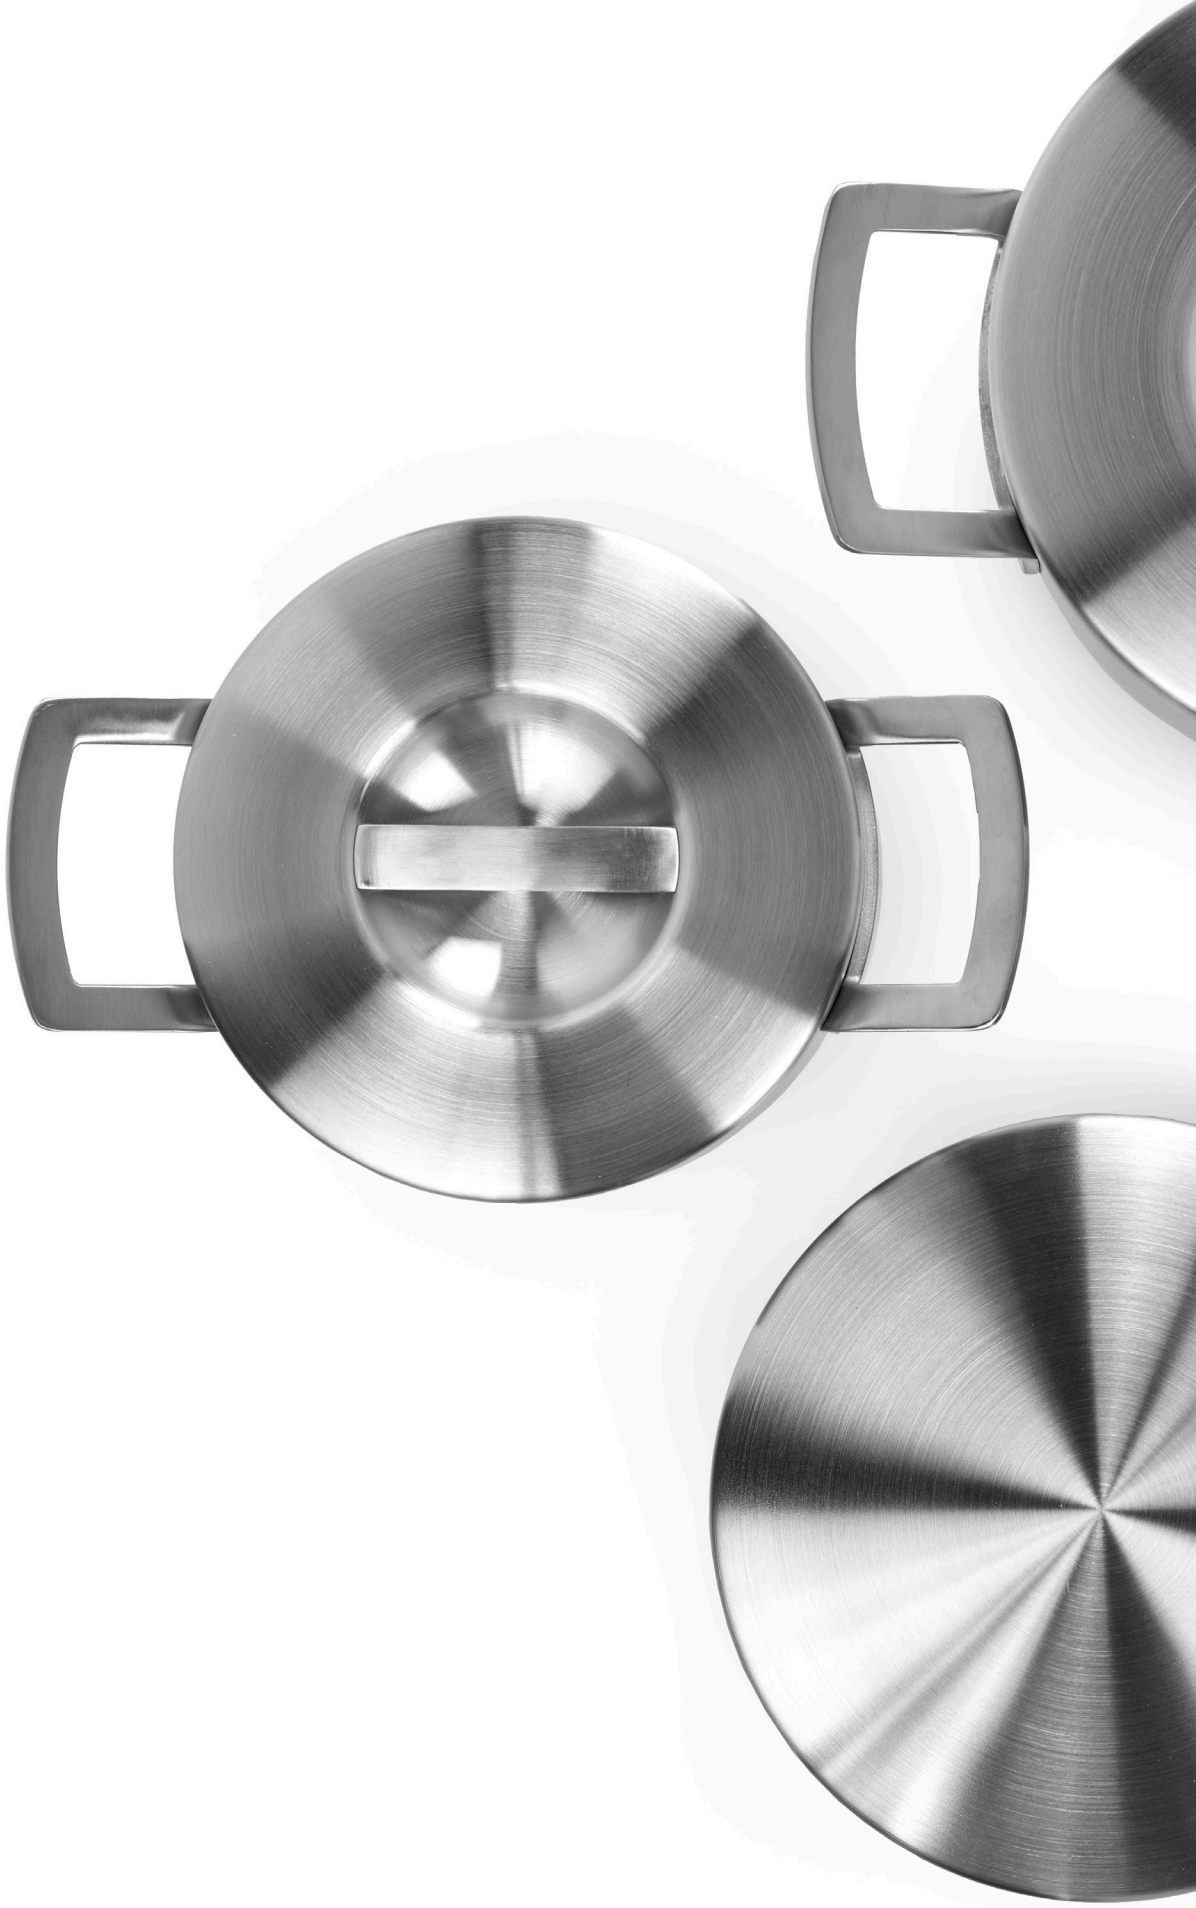

Piet Boon - Base