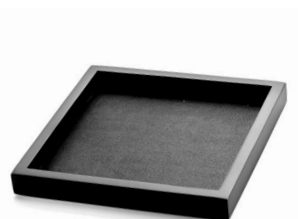

Vinyl Tray L with handles
Black

B7214479
L40 x W40 H6 cm
L15 3/4 x W15 3/4 H2 3/8 inch