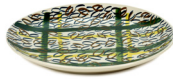

B8922007
D 34 cm

Plate Round 2
Blue/Green

B8922008
D 34 cm

Plate Oval 1
Blue/Green

B8922009
L29 W40 cm

Plate Oval 1
Blue/Green

B8922010
L29 W40 cm

Bowl L1
Blue/Green