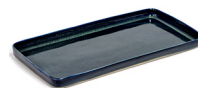

Rectangular Plate L
Dark Blue

B5116176
W18,9 x L37,3 H2,4 cm
W7 1/8 x L14 5/8 H1 inch

Material – Stoneware

Product Information: Food Safe - Microwave Proof - Dishwasher Proof