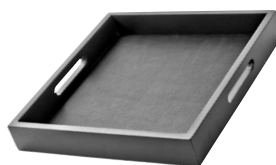

Wood Tray With Grip
Black

B7210065
L40 x W40 H6 cm
L15 3/4 x W15 3/4 H2 3/8 inch