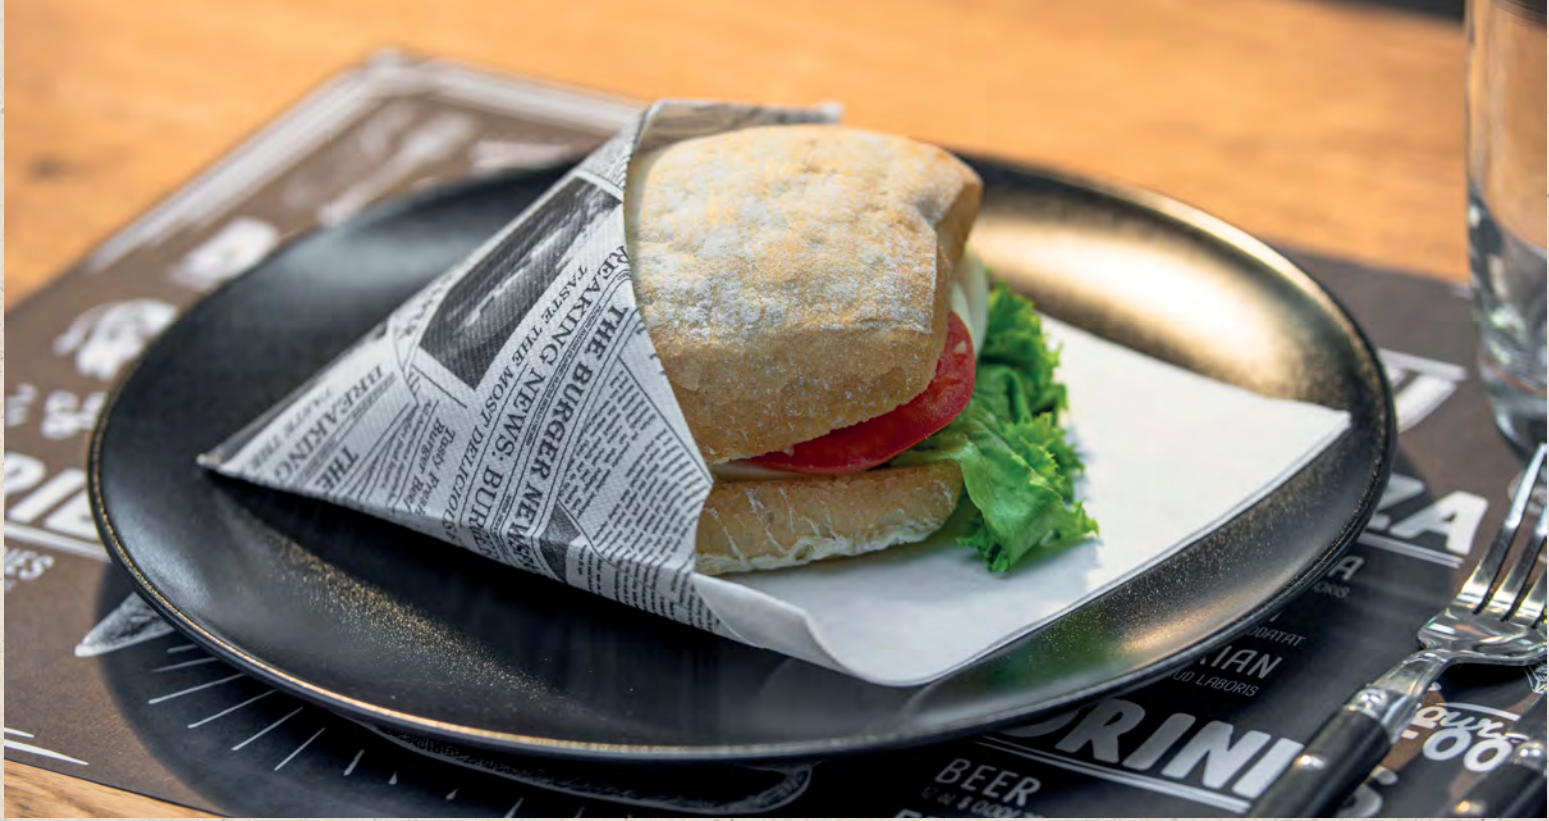

NAP TO GO

Linclass
SERVIETTEN/NAPKINS
30 x 33 cm, 1/4 Falz/fold

97694
WEISS
WHITE

97677
OLIV
OLIVE

97678
NATURBRAUN
NATURE BROWN

NAP TO GO/NEWSPAPER

Linclass
SERVIETTE/NAPKIN
30 x 33 cm, 1/4 Falz/fold

97567
GRAU/GREY
MOTIV RECHTS/LINKS VERSCHIEDEN
MOTIF RIGHT/LEFT DIFFERENT

NEWSPAPER

Tissue
SERVIETTEN/NAPKINS
33 x 33 cm, 1/4 Falz/fold

103861
BEIGE

103867
GRAU/GREY

Papier
BURGERPAPIER/BURGERPAPER
30 x 30 cm

90123
BEIGE

90122
GRAU/GREY

Papier
TISCHSETS/PLACE MATS
40 x 30 cm

90126
BEIGE

90125
GRAU/GREY