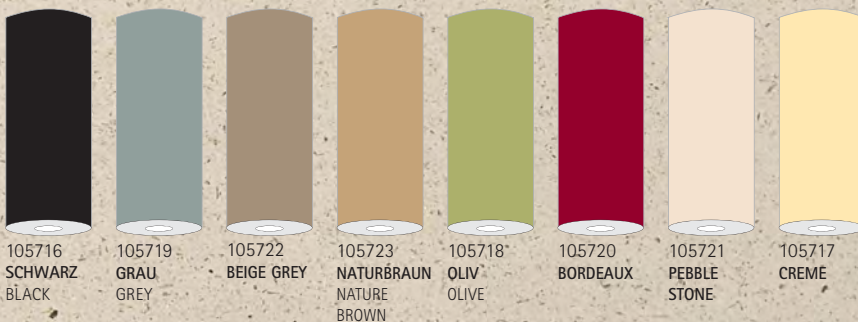

6.1 TISCHLÄUFER/TABLE RUNNERS

Linclass
PROFESSIONAL

40 cm x 24 m