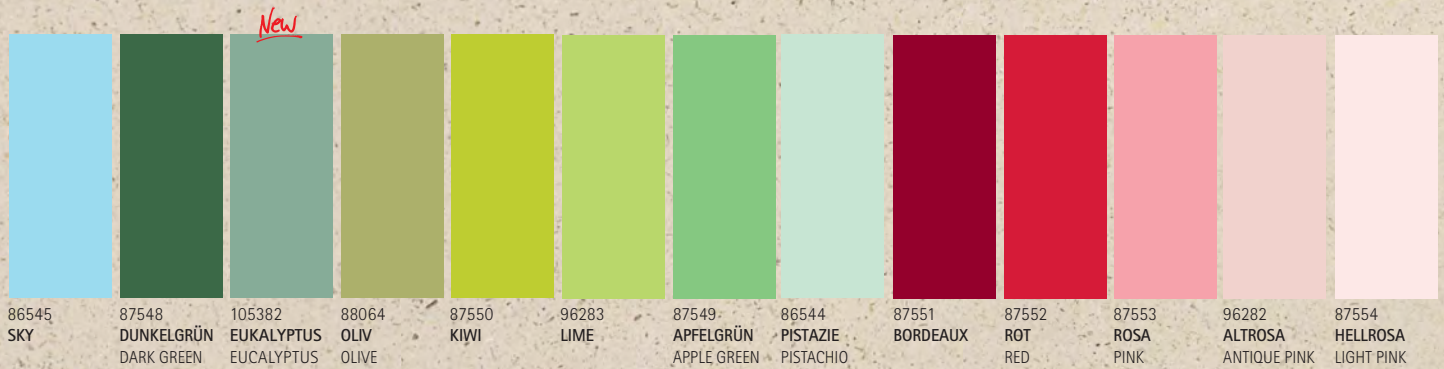

4.3 TISCHDECKEN/TABLE CLOTHS

Linclass
PREMIUM

80 x 80 cm