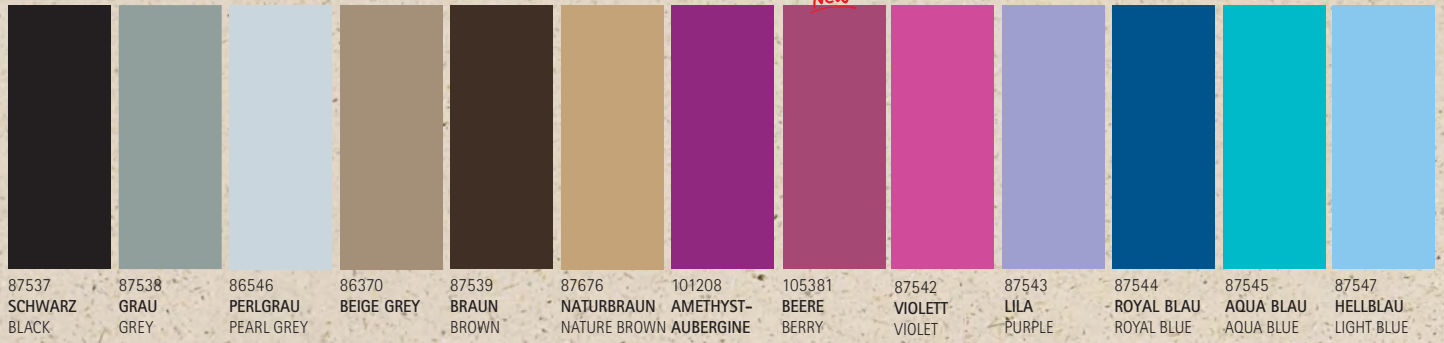

4.3 TISCHDECKEN/TABLE CLOTHS

Linclass
PREMIUM

80 x 80 cm