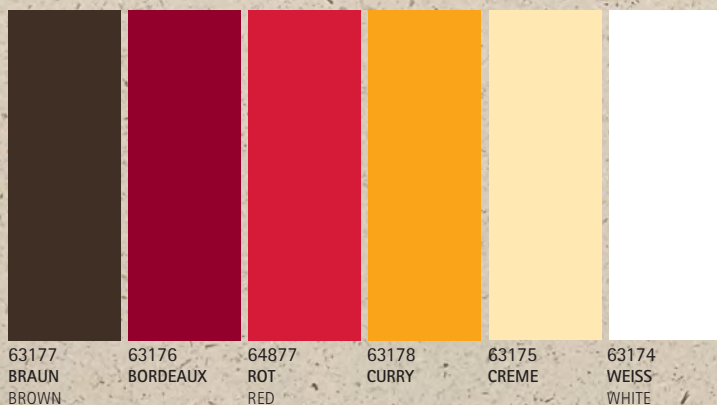

4.4 TISCHDECKEN/TABLE CLOTHS

100 x 100 cm