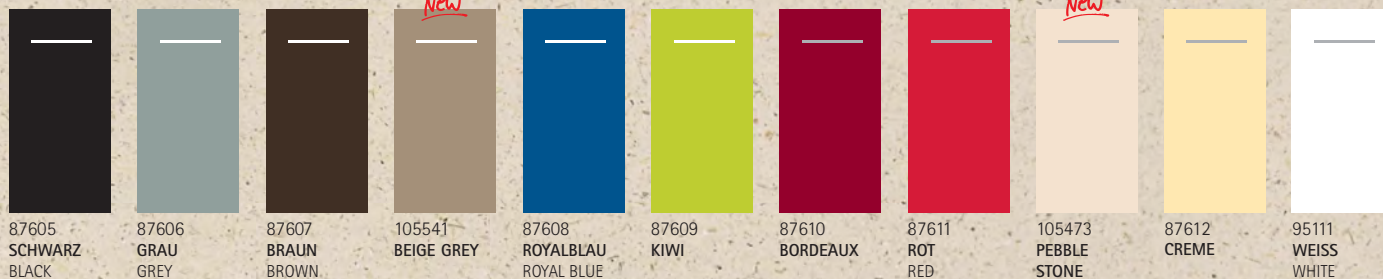

2.1 POCKET-NAPKINS® *Linclass* PROFESSIONAL

40 x 40 cm, 1/8-Falz/fold