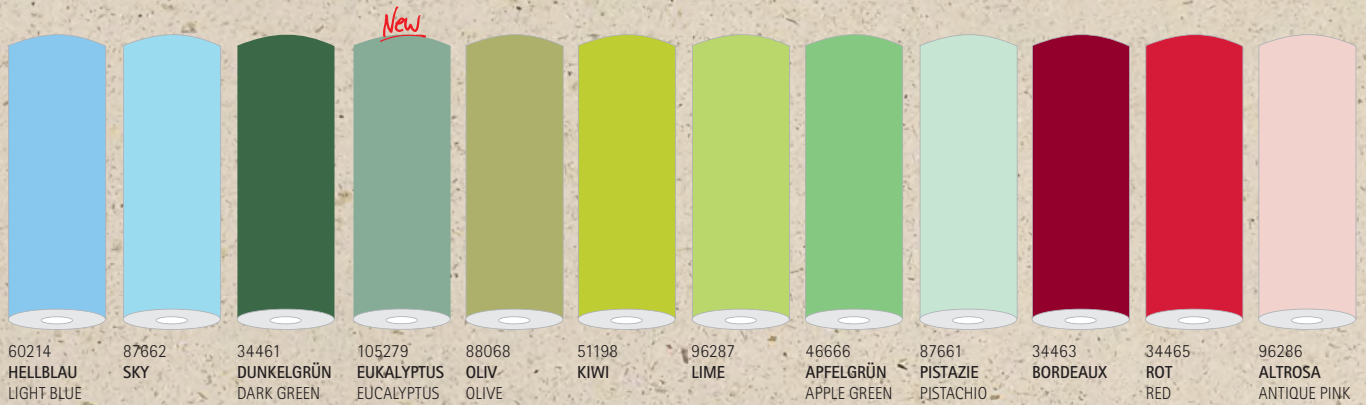

3.3 ROLLENWARE/REELS *Linclass*® PREMIUM

118 cm x 25 m