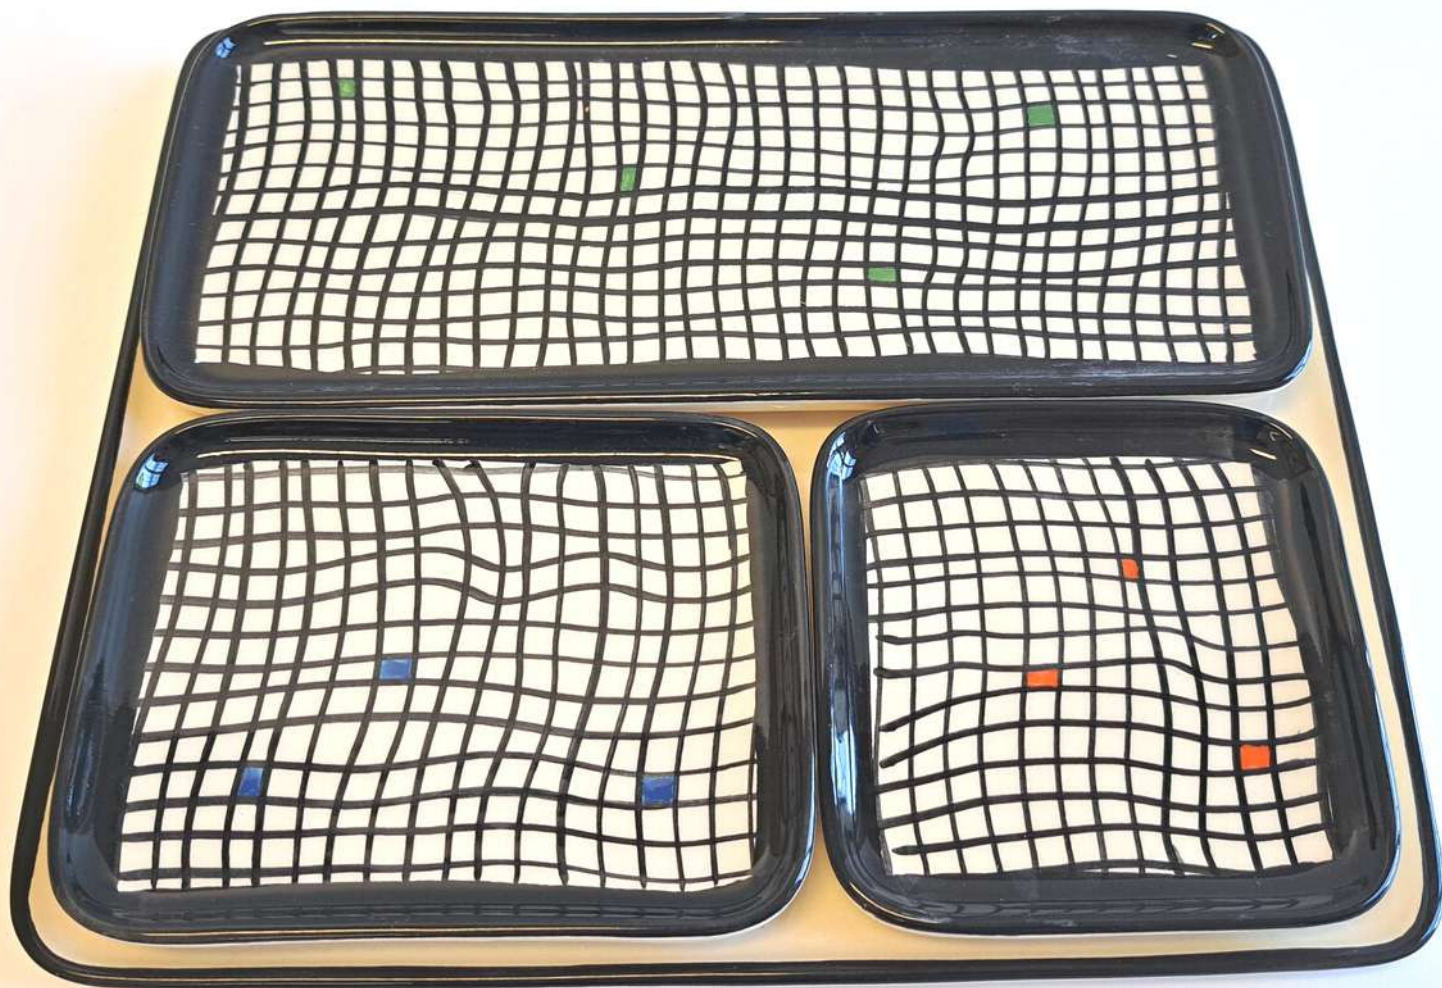

VASSOI RETTANGOLARI DECORI ASSORTITI

Code	Description	Euro
ASS.002	SQUARED TRAY 11X11 CM BOX 6	9.00
ASS.003	RECTANGULAR TRAY 14X11 CM BOX 6	12.00
ASS.004	RECTANGULAR TRAY 26X11 CM BOX 6	18.00
	SQUARED TRAY 11X11 CM DECORO SEMPLICE / TINTA UNITA BOX 6	5.00
	RECTANGULAR TRAY 14X11 DECORO SEMPLICE / TINTA UNITA CM BOX 6	7.00
	RECTANGULAR TRAY 26X11 CM DECORO SEMPLICE / TINTA UNITA BOX 6	10.00